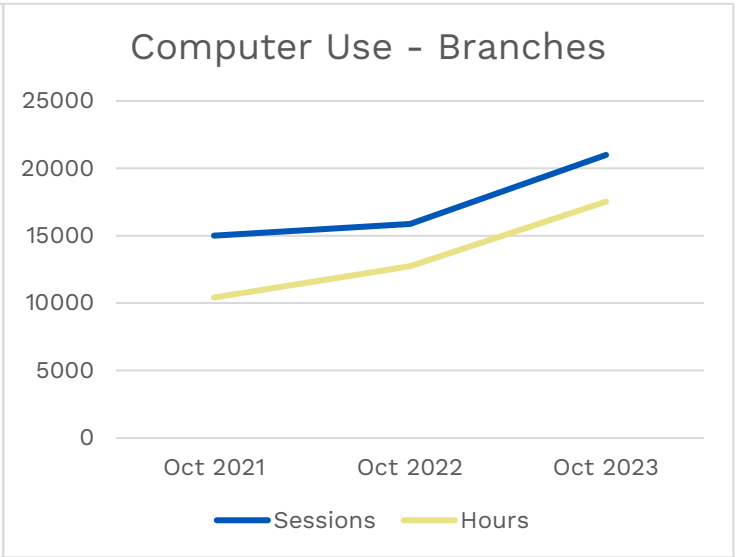

Circulation

Circulation

Technology & Services

Patron Visits

Programming

Age Groups	Programs	Attendance
0-5	224	3201
6-11	55	841
12-18	122	1583
19+	115	1322
65+	4	40
All Ages	54	758

Programming

Content Categories	Programs	Attendance
Arts / Music	95	1116
Civic / Community Engagement	6	126
Digital Literacy / STEAM / MakerLabs	90	751
Diversity / Multicultural	24	269
Early Childhood Literacy	264	4254
Games / Gaming	14	128
Health / Wellness	25	420
Job Skills	11	88
Literacy / Education / Tutoring	45	593