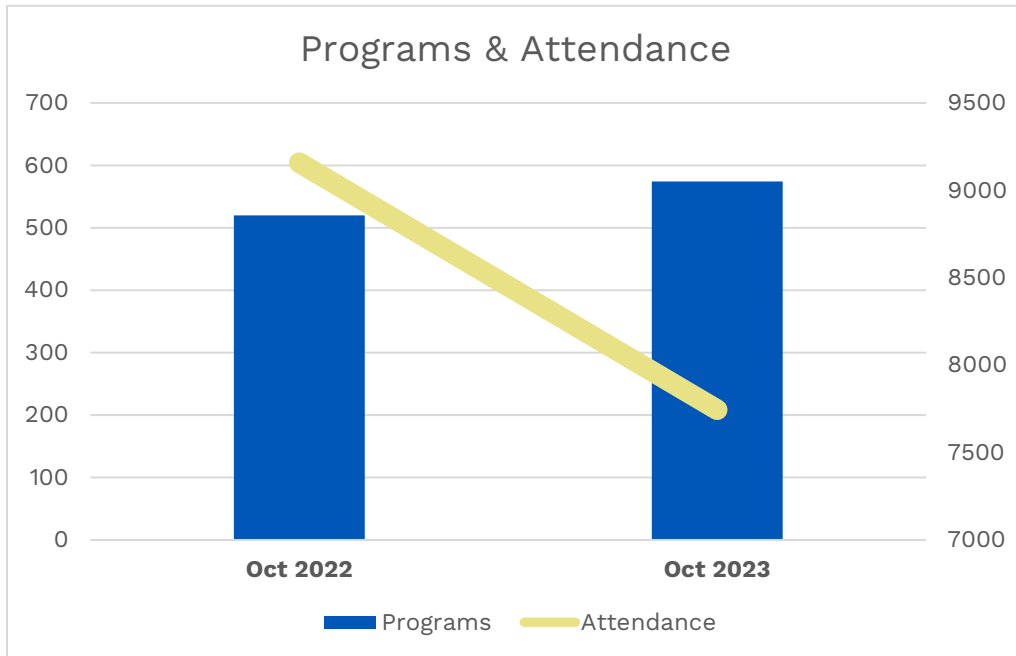

Circulation

Circulation

Technology & Services

Patron Visits

Programming

Age Groups	Programs	Attendance
0-5	224	3201
6-11	55	841
12-18	122	1583
19+	115	1322
65+	4	40
All Ages	54	758

Programming

Content Categories	Programs	Attendance
Arts / Music	95	1116
Civic / Community Engagement	6	126
Digital Literacy / STEAM / MakerLabs	90	751
Diversity / Multicultural	24	269
Early Childhood Literacy	264	4254
Games / Gaming	14	128
Health / Wellness	25	420
Job Skills	11	88
Literacy / Education / Tutoring	45	593