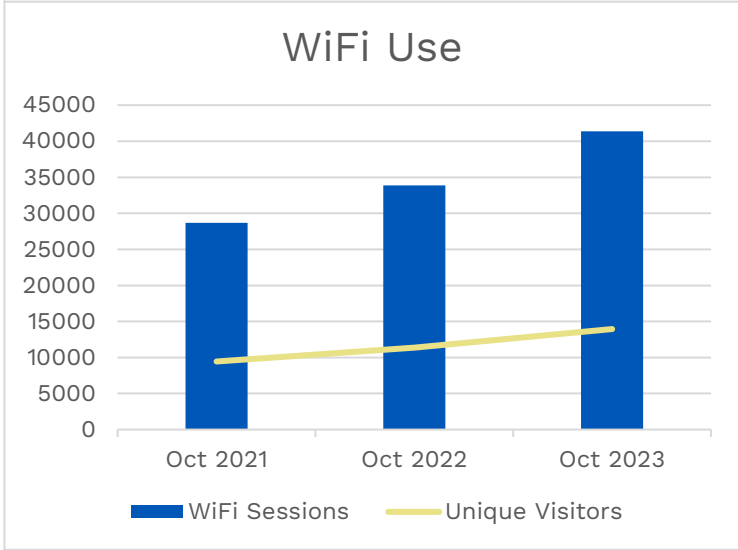

Circulation

Circulation

Technology & Services

Patron Visits

Programming

Age Groups	Programs	Attendance
0-5	224	3201
6-11	55	841
12-18	122	1583
19+	115	1322
65+	4	40
All Ages	54	758

Programming

Content Categories	Programs	Attendance
Arts / Music	95	1116
Civic / Community Engagement	6	126
Digital Literacy / STEAM / MakerLabs	90	751
Diversity / Multicultural	24	269
Early Childhood Literacy	264	4254
Games / Gaming	14	128
Health / Wellness	25	420
Job Skills	11	88
Literacy / Education / Tutoring	45	593