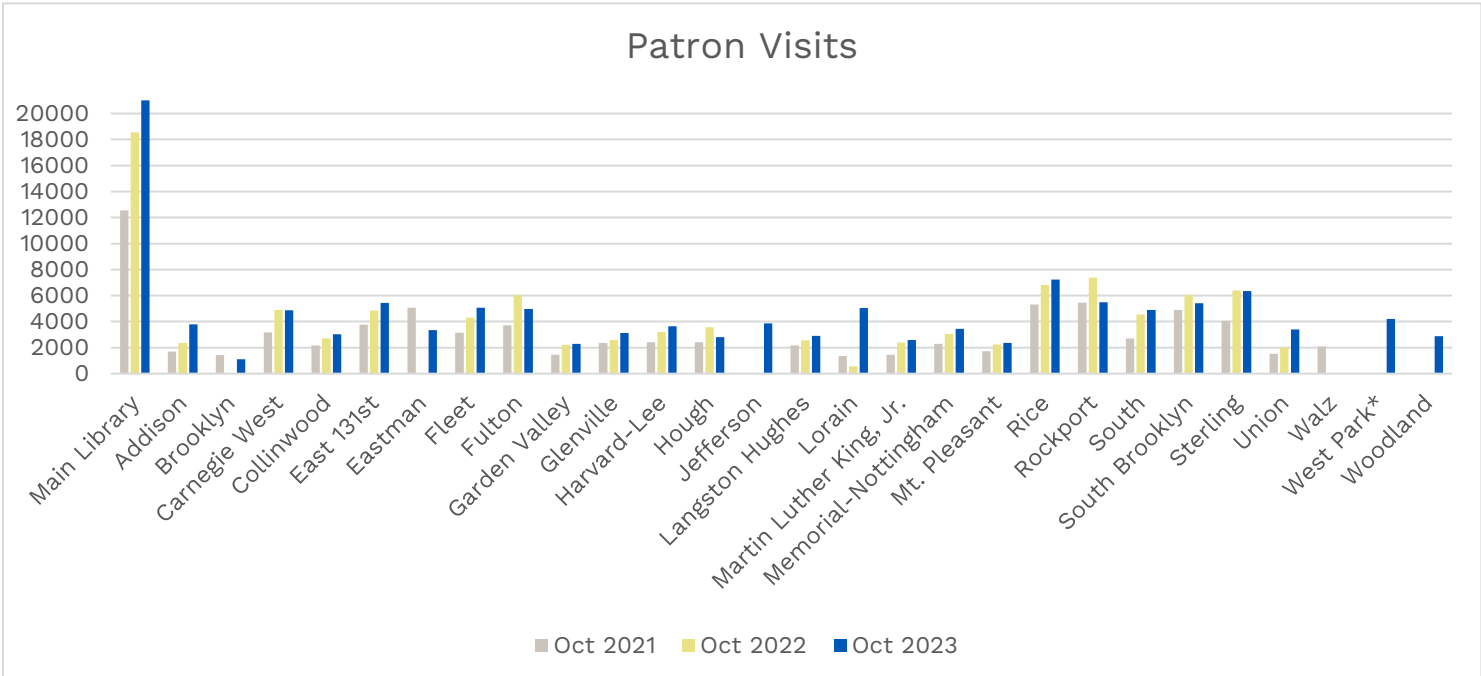

Circulation

Circulation

Technology & Services

Patron Visits

Programming

Age Groups	Programs	Attendance
0-5	224	3201
6-11	55	841
12-18	122	1583
19+	115	1322
65+	4	40
All Ages	54	758

Programming

Content Categories	Programs	Attendance
Arts / Music	95	1116
Civic / Community Engagement	6	126
Digital Literacy / STEAM / MakerLabs	90	751
Diversity / Multicultural	24	269
Early Childhood Literacy	264	4254
Games / Gaming	14	128
Health / Wellness	25	420
Job Skills	11	88
Literacy / Education / Tutoring	45	593