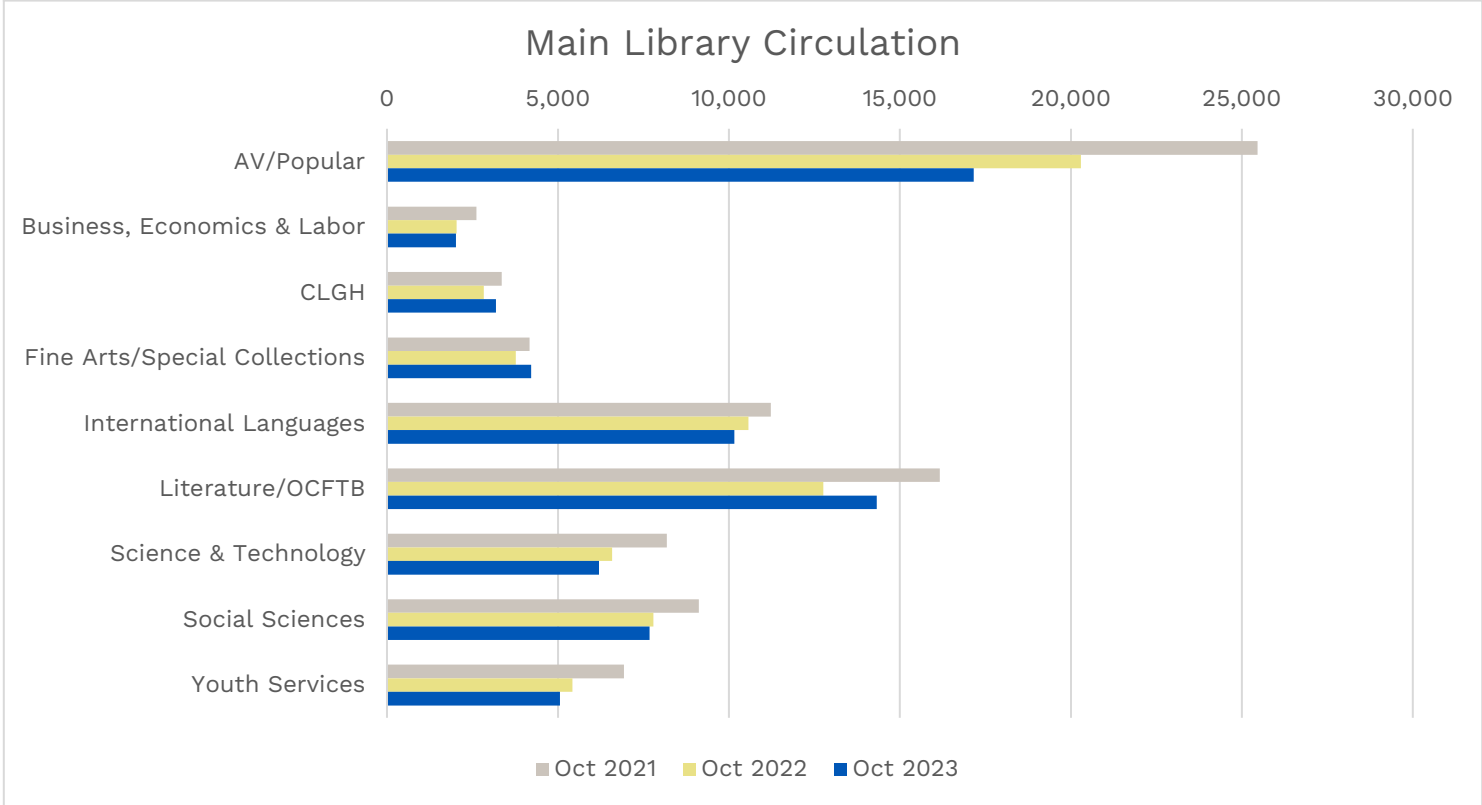

Circulation

Circulation

Technology & Services

Patron Visits

Programming

Age Groups	Programs	Attendance
0-5	224	3201
6-11	55	841
12-18	122	1583
19+	115	1322
65+	4	40
All Ages	54	758

Programming

Content Categories	Programs	Attendance
Arts / Music	95	1116
Civic / Community Engagement	6	126
Digital Literacy / STEAM / MakerLabs	90	751
Diversity / Multicultural	24	269
Early Childhood Literacy	264	4254
Games / Gaming	14	128
Health / Wellness	25	420
Job Skills	11	88
Literacy / Education / Tutoring	45	593