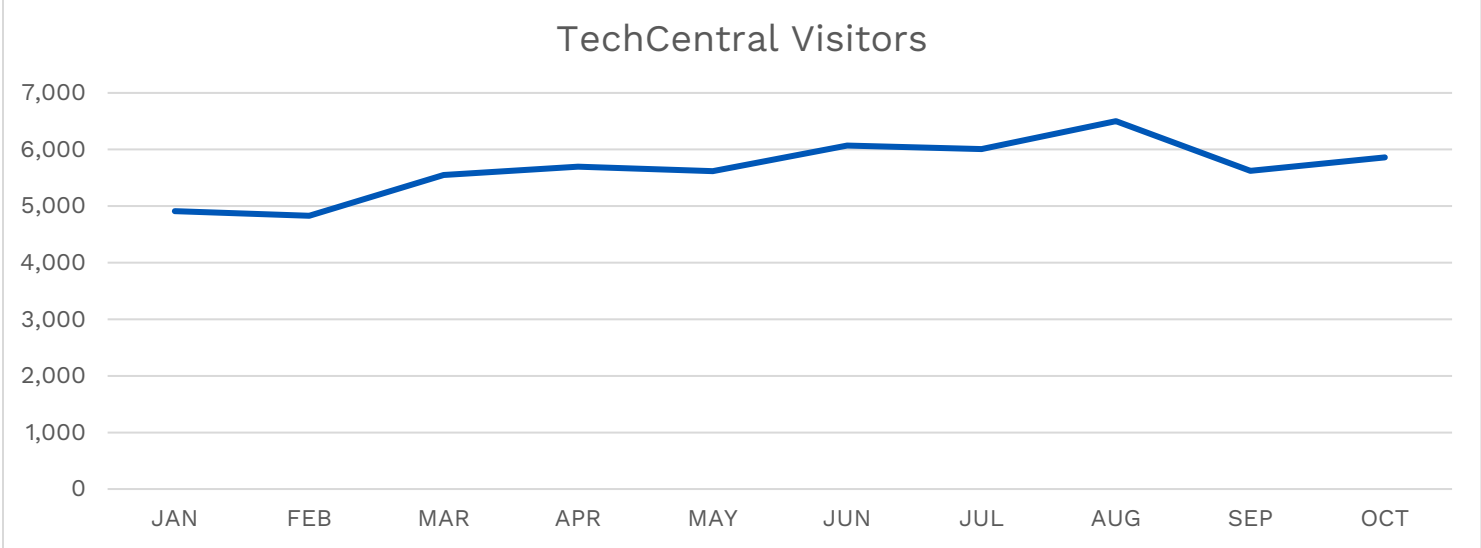

Circulation

Circulation

Technology & Services

Patron Visits

Programming

Age Groups	Programs	Attendance
0-5	224	3201
6-11	55	841
12-18	122	1583
19+	115	1322
65+	4	40
All Ages	54	758

Programming

Content Categories	Programs	Attendance
Arts / Music	95	1116
Civic / Community Engagement	6	126
Digital Literacy / STEAM / MakerLabs	90	751
Diversity / Multicultural	24	269
Early Childhood Literacy	264	4254
Games / Gaming	14	128
Health / Wellness	25	420
Job Skills	11	88
Literacy / Education / Tutoring	45	593