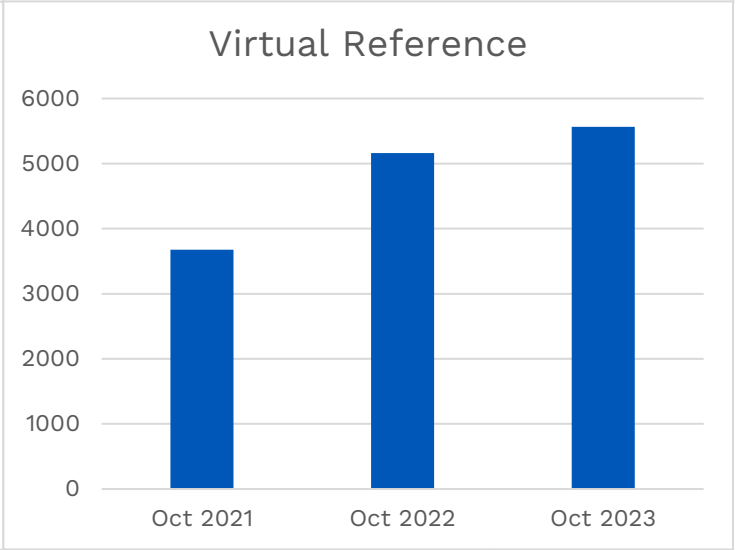

Circulation

Circulation

Technology & Services

Patron Visits

Programming

Age Groups	Programs	Attendance
0-5	224	3201
6-11	55	841
12-18	122	1583
19+	115	1322
65+	4	40
All Ages	54	758

Programming

Content Categories	Programs	Attendance
Arts / Music	95	1116
Civic / Community Engagement	6	126
Digital Literacy / STEAM / MakerLabs	90	751
Diversity / Multicultural	24	269
Early Childhood Literacy	264	4254
Games / Gaming	14	128
Health / Wellness	25	420
Job Skills	11	88
Literacy / Education / Tutoring	45	593