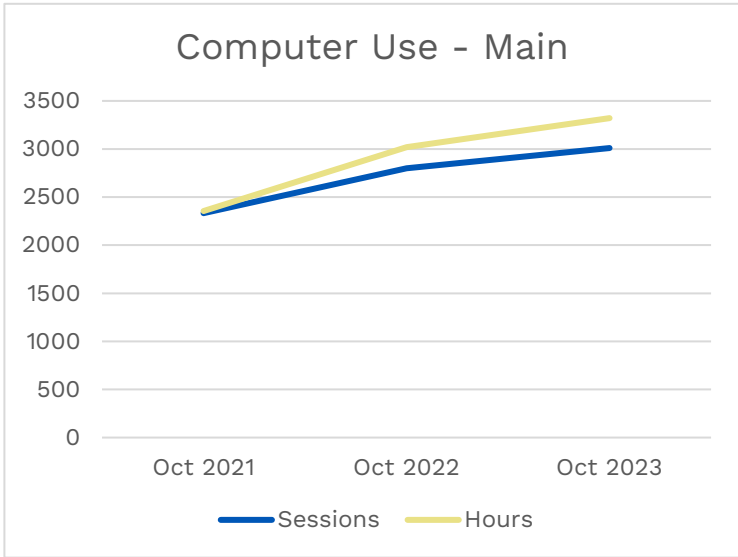

Circulation

Circulation

Technology & Services

Patron Visits

Programming

Age Groups	Programs	Attendance
0-5	224	3201
6-11	55	841
12-18	122	1583
19+	115	1322
65+	4	40
All Ages	54	758

Programming

Content Categories	Programs	Attendance
Arts / Music	95	1116
Civic / Community Engagement	6	126
Digital Literacy / STEAM / MakerLabs	90	751
Diversity / Multicultural	24	269
Early Childhood Literacy	264	4254
Games / Gaming	14	128
Health / Wellness	25	420
Job Skills	11	88
Literacy / Education / Tutoring	45	593