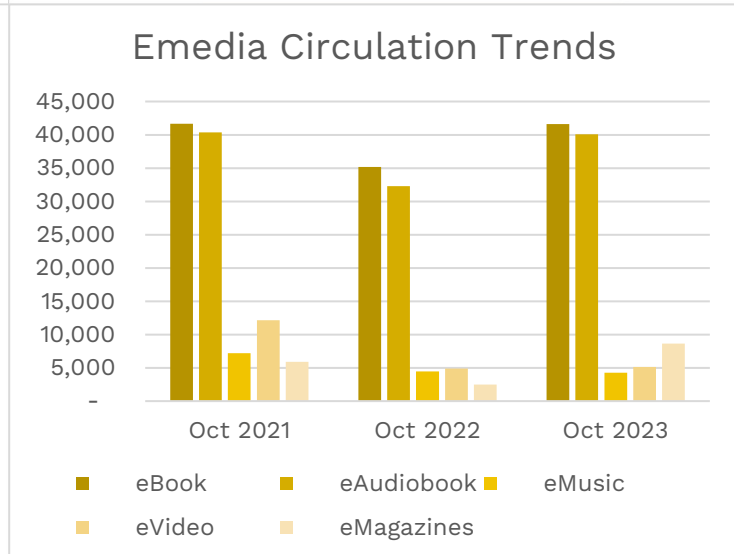

Circulation

Circulation

Technology & Services

Patron Visits

Programming

Age Groups	Programs	Attendance
0-5	224	3201
6-11	55	841
12-18	122	1583
19+	115	1322
65+	4	40
All Ages	54	758

Programming

Content Categories	Programs	Attendance
Arts / Music	95	1116
Civic / Community Engagement	6	126
Digital Literacy / STEAM / MakerLabs	90	751
Diversity / Multicultural	24	269
Early Childhood Literacy	264	4254
Games / Gaming	14	128
Health / Wellness	25	420
Job Skills	11	88
Literacy / Education / Tutoring	45	593