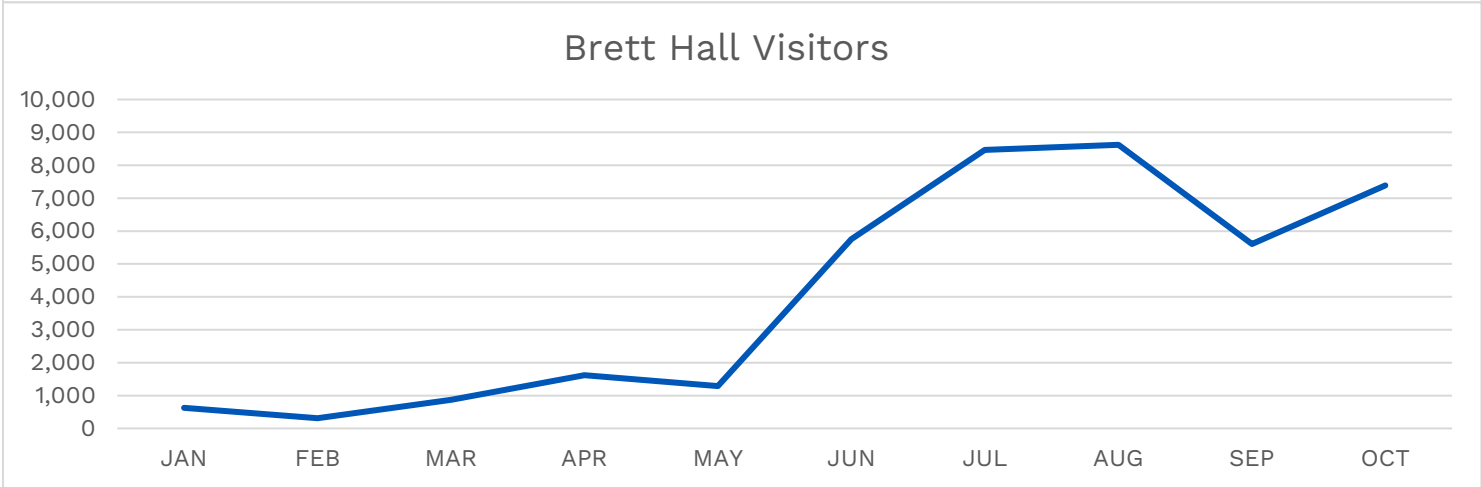

Circulation

Circulation

Technology & Services

Patron Visits

Programming

Age Groups	Programs	Attendance
0-5	224	3201
6-11	55	841
12-18	122	1583
19+	115	1322
65+	4	40
All Ages	54	758

Programming

Content Categories	Programs	Attendance
Arts / Music	95	1116
Civic / Community Engagement	6	126
Digital Literacy / STEAM / MakerLabs	90	751
Diversity / Multicultural	24	269
Early Childhood Literacy	264	4254
Games / Gaming	14	128
Health / Wellness	25	420
Job Skills	11	88
Literacy / Education / Tutoring	45	593