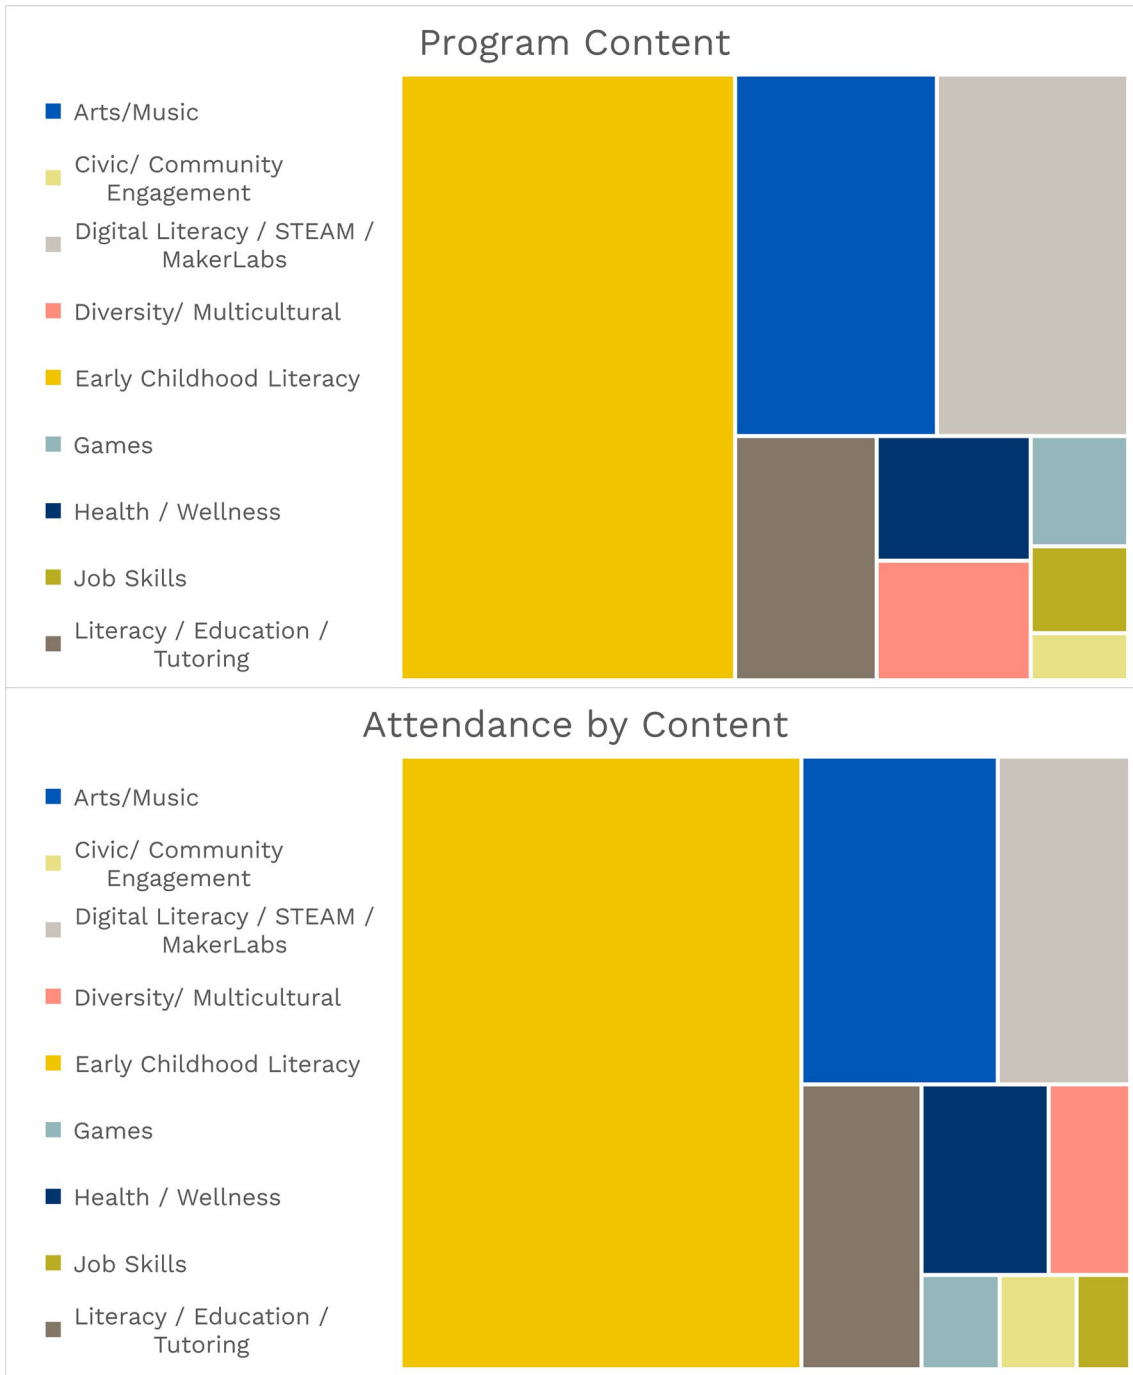

Circulation

Circulation

Technology & Services

Patron Visits

Programming

Age Groups	Programs	Attendance
0-5	224	3201
6-11	55	841
12-18	122	1583
19+	115	1322
65+	4	40
All Ages	54	758

Programming

Content Categories	Programs	Attendance
Arts / Music	95	1116
Civic / Community Engagement	6	126
Digital Literacy / STEAM / MakerLabs	90	751
Diversity / Multicultural	24	269
Early Childhood Literacy	264	4254
Games / Gaming	14	128
Health / Wellness	25	420
Job Skills	11	88
Literacy / Education / Tutoring	45	593

COVID: Curbside/walk-up services only: 11/21/2020-2/21/2021; 12/27/2021-1/17/2022; Open with occupancy restrictions/time limits: 2/22/2021-12/25/2021, 1/18/2022-11/5/2022.

Other: Garden Valley Branch closed due to building issues 12/17/2022-1/31/2023