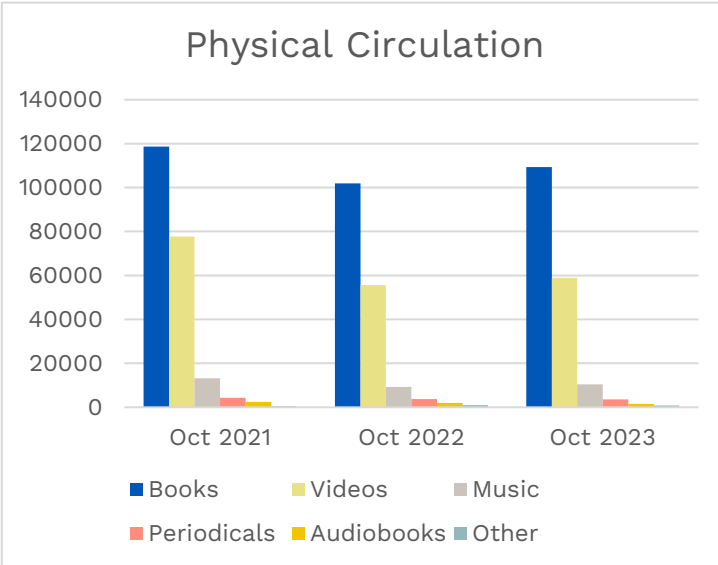

Circulation

Circulation

Technology & Services

Patron Visits

Programming

Age Groups	Programs	Attendance
0-5	224	3201
6-11	55	841
12-18	122	1583
19+	115	1322
65+	4	40
All Ages	54	758

Programming

Content Categories	Programs	Attendance
Arts / Music	95	1116
Civic / Community Engagement	6	126
Digital Literacy / STEAM / MakerLabs	90	751
Diversity / Multicultural	24	269
Early Childhood Literacy	264	4254
Games / Gaming	14	128
Health / Wellness	25	420
Job Skills	11	88
Literacy / Education / Tutoring	45	593