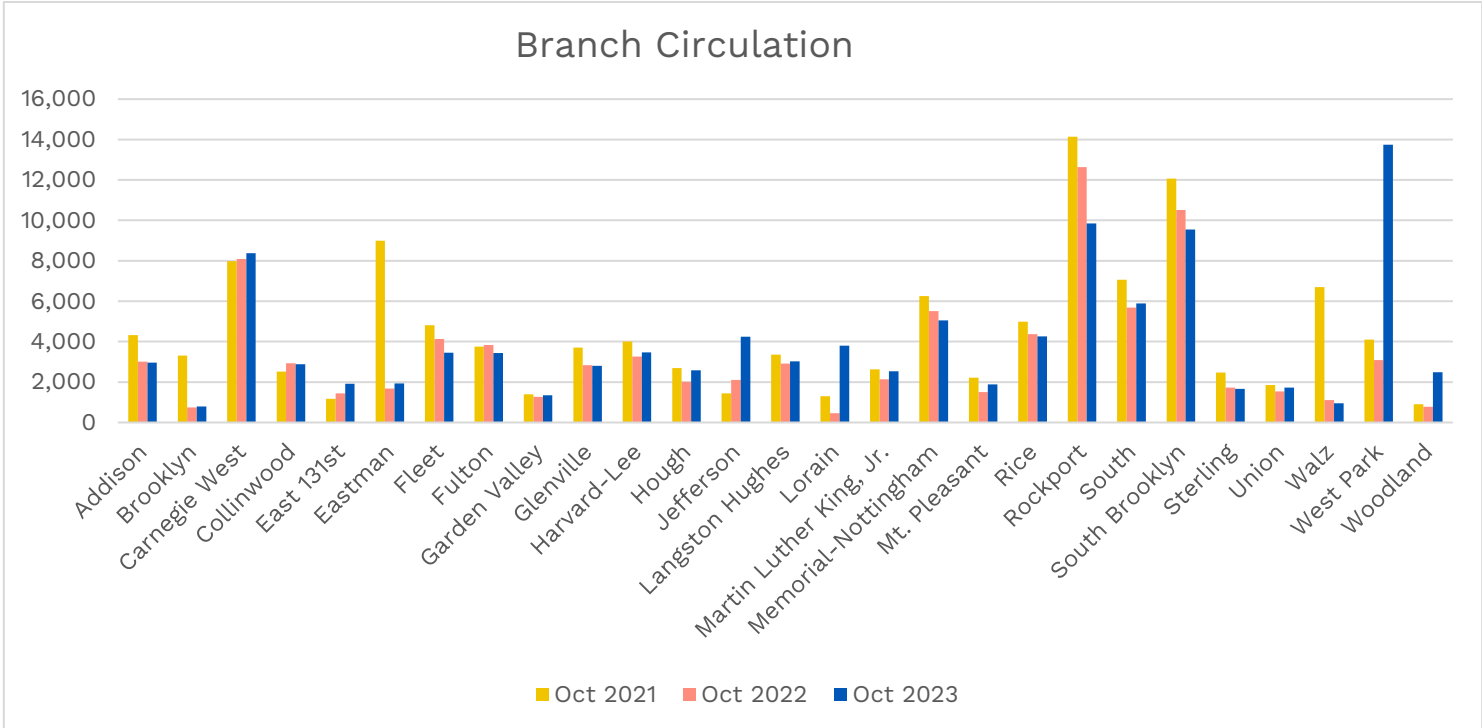

Circulation

Circulation

Technology & Services

Patron Visits

Programming

Age Groups	Programs	Attendance
0-5	224	3201
6-11	55	841
12-18	122	1583
19+	115	1322
65+	4	40
All Ages	54	758

Programming

Content Categories	Programs	Attendance
Arts / Music	95	1116
Civic / Community Engagement	6	126
Digital Literacy / STEAM / MakerLabs	90	751
Diversity / Multicultural	24	269
Early Childhood Literacy	264	4254
Games / Gaming	14	128
Health / Wellness	25	420
Job Skills	11	88
Literacy / Education / Tutoring	45	593