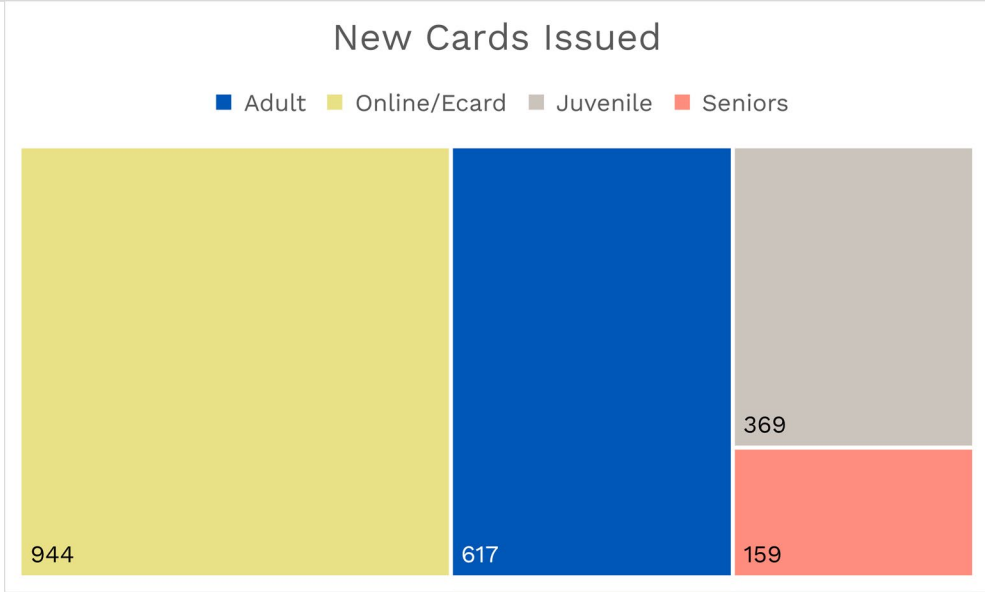

Circulation

Circulation

Technology & Services

Patron Visits

Programming

Age Groups	Programs	Attendance
0-5	224	3201
6-11	55	841
12-18	122	1583
19+	115	1322
65+	4	40
All Ages	54	758

Programming

Content Categories	Programs	Attendance
Arts / Music	95	1116
Civic / Community Engagement	6	126
Digital Literacy / STEAM / MakerLabs	90	751
Diversity / Multicultural	24	269
Early Childhood Literacy	264	4254
Games / Gaming	14	128
Health / Wellness	25	420
Job Skills	11	88
Literacy / Education / Tutoring	45	593