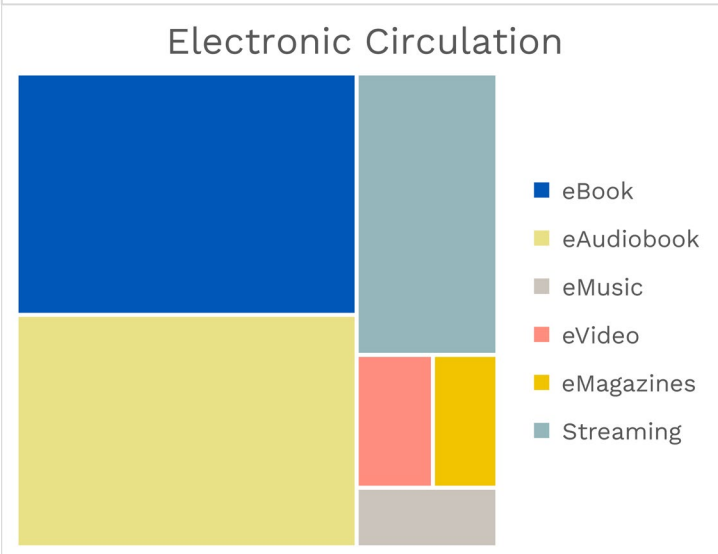

Circulation

Circulation

Technology & Services

Patron Visits

Programming

Age Groups	Programs	Attendance
0-5	224	3201
6-11	55	841
12-18	122	1583
19+	115	1322
65+	4	40
All Ages	54	758

Programming

Content Categories	Programs	Attendance
Arts / Music	95	1116
Civic / Community Engagement	6	126
Digital Literacy / STEAM / MakerLabs	90	751
Diversity / Multicultural	24	269
Early Childhood Literacy	264	4254
Games / Gaming	14	128
Health / Wellness	25	420
Job Skills	11	88
Literacy / Education / Tutoring	45	593