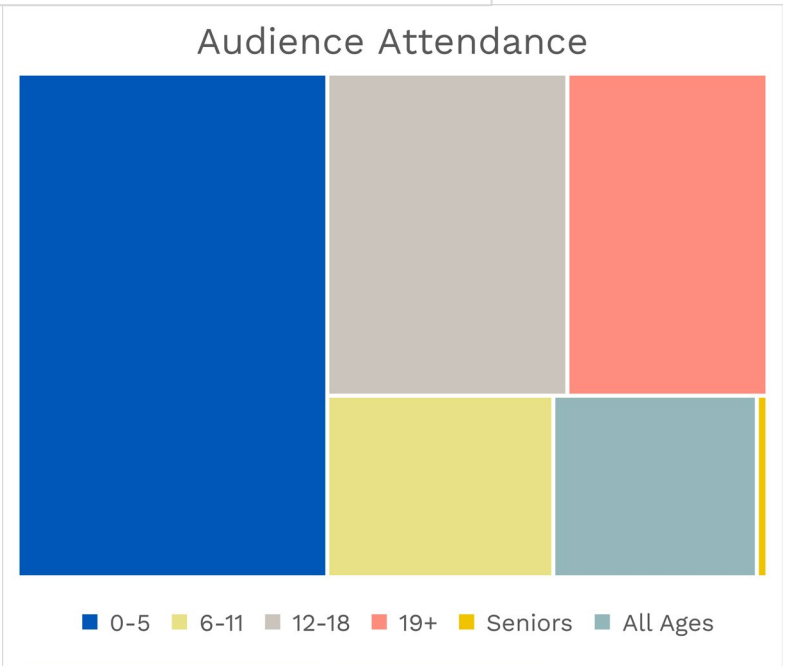

Circulation

Circulation

Technology & Services

Patron Visits

Programming

Age Groups	Programs	Attendance
0-5	224	3201
6-11	55	841
12-18	122	1583
19+	115	1322
65+	4	40
All Ages	54	758

Programming

Content Categories	Programs	Attendance
Arts / Music	95	1116
Civic / Community Engagement	6	126
Digital Literacy / STEAM / MakerLabs	90	751
Diversity / Multicultural	24	269
Early Childhood Literacy	264	4254
Games / Gaming	14	128
Health / Wellness	25	420
Job Skills	11	88
Literacy / Education / Tutoring	45	593