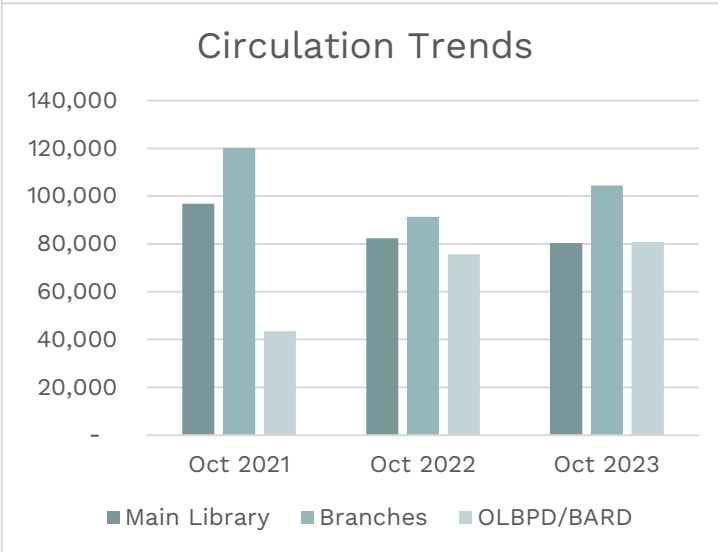

Circulation

Circulation

Technology & Services

Patron Visits

Programming

Age Groups	Programs	Attendance
0-5	224	3201
6-11	55	841
12-18	122	1583
19+	115	1322
65+	4	40
All Ages	54	758

Programming

Content Categories	Programs	Attendance
Arts / Music	95	1116
Civic / Community Engagement	6	126
Digital Literacy / STEAM / MakerLabs	90	751
Diversity / Multicultural	24	269
Early Childhood Literacy	264	4254
Games / Gaming	14	128
Health / Wellness	25	420
Job Skills	11	88
Literacy / Education / Tutoring	45	593