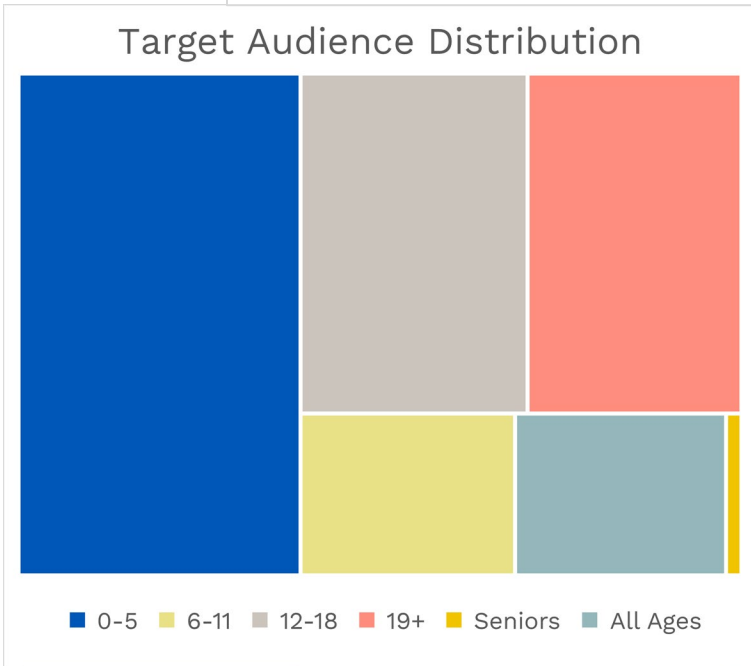

Circulation

Circulation

Technology & Services

Patron Visits

Programming

Age Groups	Programs	Attendance
0-5	224	3201
6-11	55	841
12-18	122	1583
19+	115	1322
65+	4	40
All Ages	54	758

Programming

Content Categories	Programs	Attendance
Arts / Music	95	1116
Civic / Community Engagement	6	126
Digital Literacy / STEAM / MakerLabs	90	751
Diversity / Multicultural	24	269
Early Childhood Literacy	264	4254
Games / Gaming	14	128
Health / Wellness	25	420
Job Skills	11	88
Literacy / Education / Tutoring	45	593