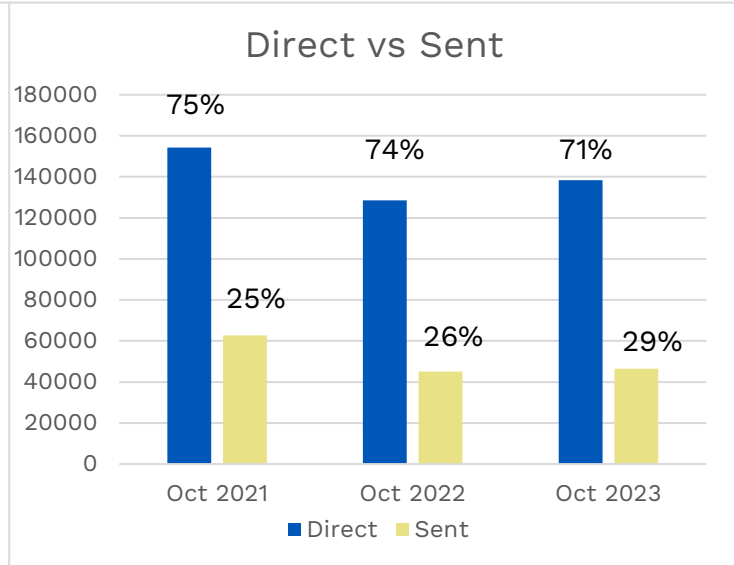

Circulation

Circulation

Technology & Services

Patron Visits

Programming

Age Groups	Programs	Attendance
0-5	224	3201
6-11	55	841
12-18	122	1583
19+	115	1322
65+	4	40
All Ages	54	758

Programming

Content Categories	Programs	Attendance
Arts / Music	95	1116
Civic / Community Engagement	6	126
Digital Literacy / STEAM / MakerLabs	90	751
Diversity / Multicultural	24	269
Early Childhood Literacy	264	4254
Games / Gaming	14	128
Health / Wellness	25	420
Job Skills	11	88
Literacy / Education / Tutoring	45	593