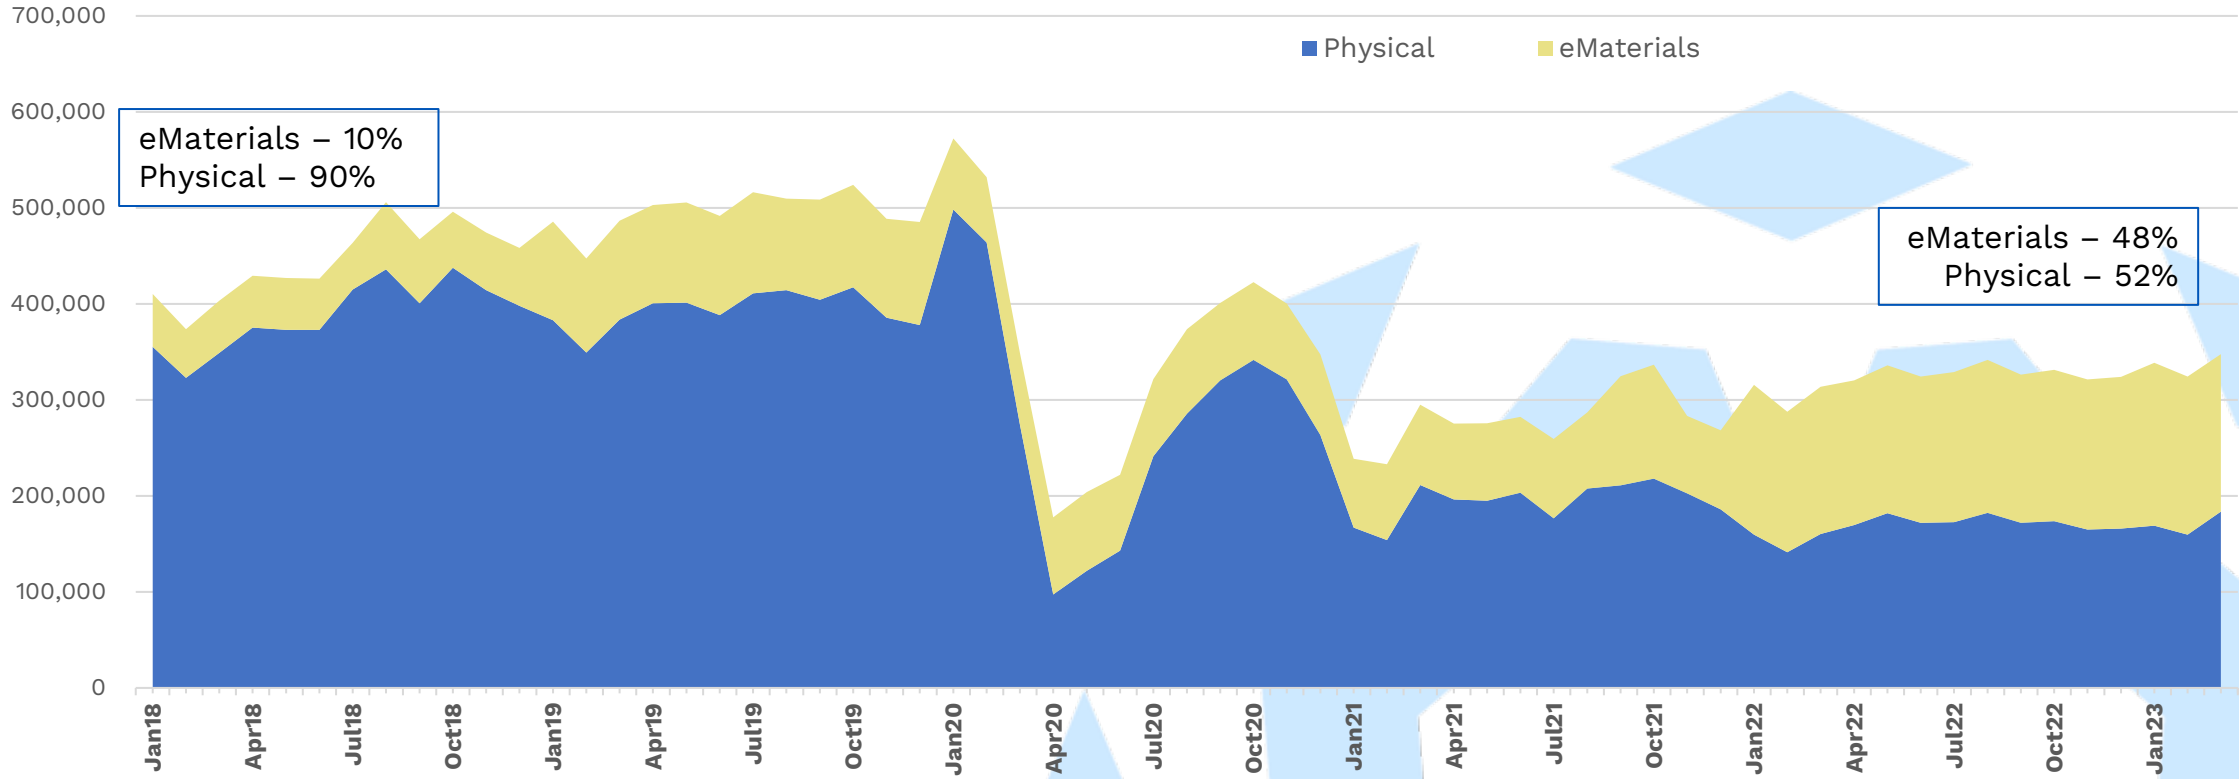

Visits

Monthly visits are averaging around 47% of our pre-pandemic numbers.

	<u>2018</u>	<u>2019</u>	<u>2020</u>	<u>2021</u>	<u>2022</u>	<u>2023</u>
Visits	2,312,117	2,492,213	738,161	888,417	1,039,466	289,979
Avg. per month	192,676	207,684	61,513	74,035	86,622	96,660

Visits 2021-Present

Since January 2021, visits are up 31%.

Circulation

Average monthly circulation is at about 65% of our pre-pandemic highs.

	<u>2018</u>	<u>2019</u>	<u>2020</u>	<u>2021</u>	<u>2022</u>	<u>2023</u>
eMaterial	685,846	1,235,571	951,303	1,029,442	1,855,269	498,191
Physical	4,649,813	4,716,348	3,372,012	2,329,112	2,015,459	512,074
Totals	5,335,659	5,951,919	4,323,315	3,358,554	3,870,728	1,010,265

Circulation 2021-Present

Circulation is up 46% since Jan 2021.

Computer Use

Average monthly computer use is down 72% over the last 5 years.

	<u>2018</u>	<u>2019</u>	<u>2020</u>	<u>2021</u>	<u>2022</u>	<u>2023</u>
Computer use	788,675	679,684	164,015	144,630	182,444	55,020
Avg. per month	65,723	56,640	13,668	12,053	15,204	18,340