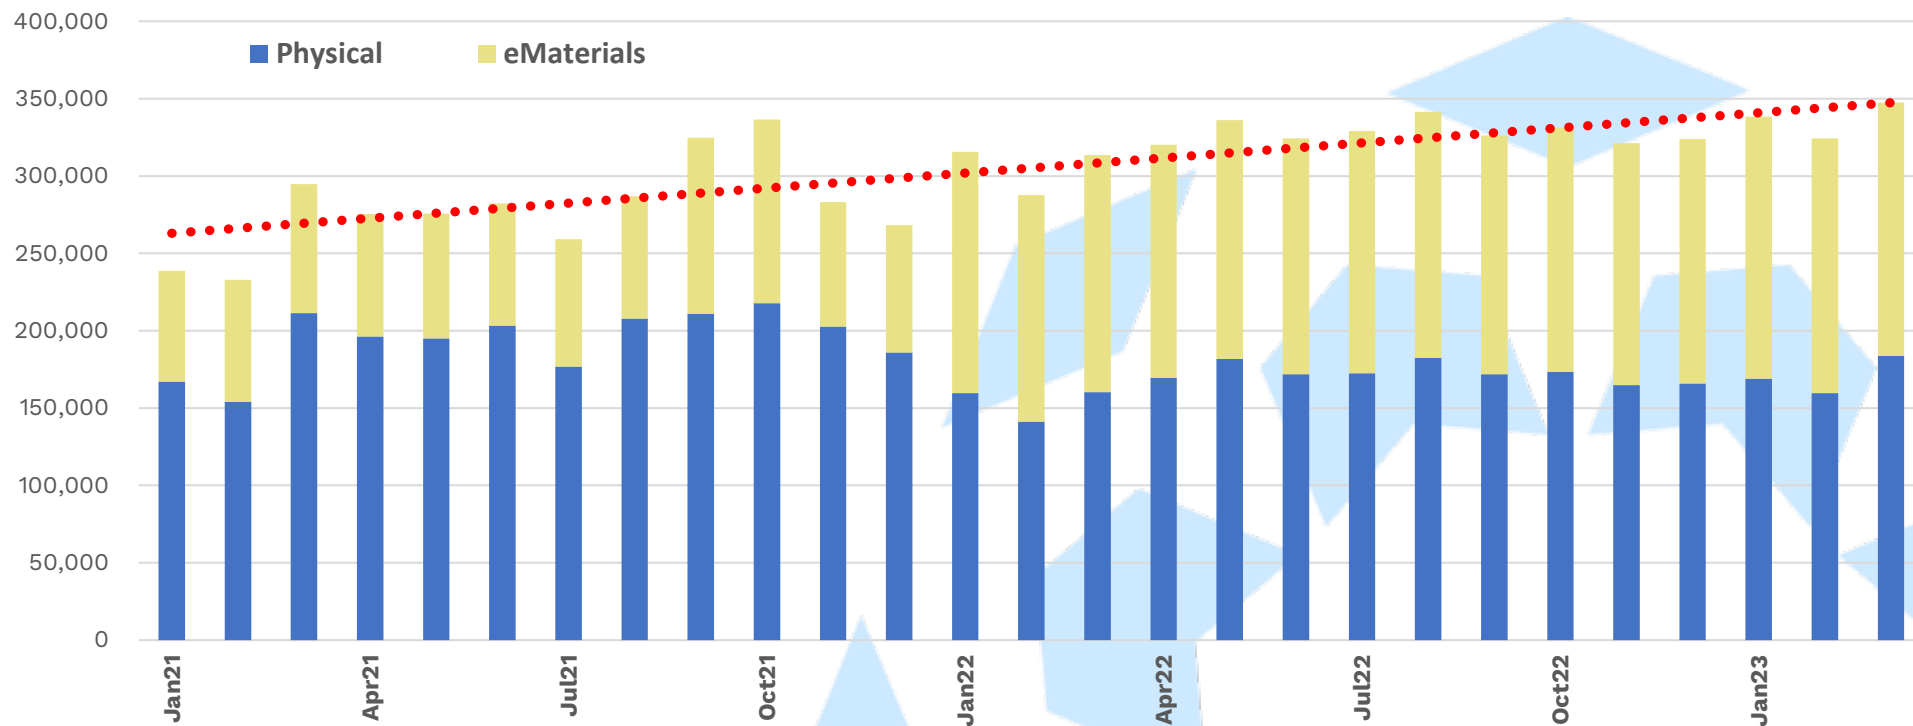

Visits

Monthly visits are averaging around 47% of our pre-pandemic numbers.

	<u>2018</u>	<u>2019</u>	<u>2020</u>	<u>2021</u>	<u>2022</u>	<u>2023</u>
Visits	2,312,117	2,492,213	738,161	888,417	1,039,466	289,979
Avg. per month	192,676	207,684	61,513	74,035	86,622	96,660

Visits 2021-Present

Since January 2021, visits are up 31%.

Circulation

Average monthly circulation is at about 65% of our pre-pandemic highs.

	<u>2018</u>	<u>2019</u>	<u>2020</u>	<u>2021</u>	<u>2022</u>	<u>2023</u>
eMaterial	685,846	1,235,571	951,303	1,029,442	1,855,269	498,191
Physical	4,649,813	4,716,348	3,372,012	2,329,112	2,015,459	512,074
Totals	5,335,659	5,951,919	4,323,315	3,358,554	3,870,728	1,010,265

Circulation 2021-Present

Circulation is up 46% since Jan 2021.

Computer Use

Average monthly computer use is down 72% over the last 5 years.

	<u>2018</u>	<u>2019</u>	<u>2020</u>	<u>2021</u>	<u>2022</u>	<u>2023</u>
Computer use	788,675	679,684	164,015	144,630	182,444	55,020
Avg. per month	65,723	56,640	13,668	12,053	15,204	18,340