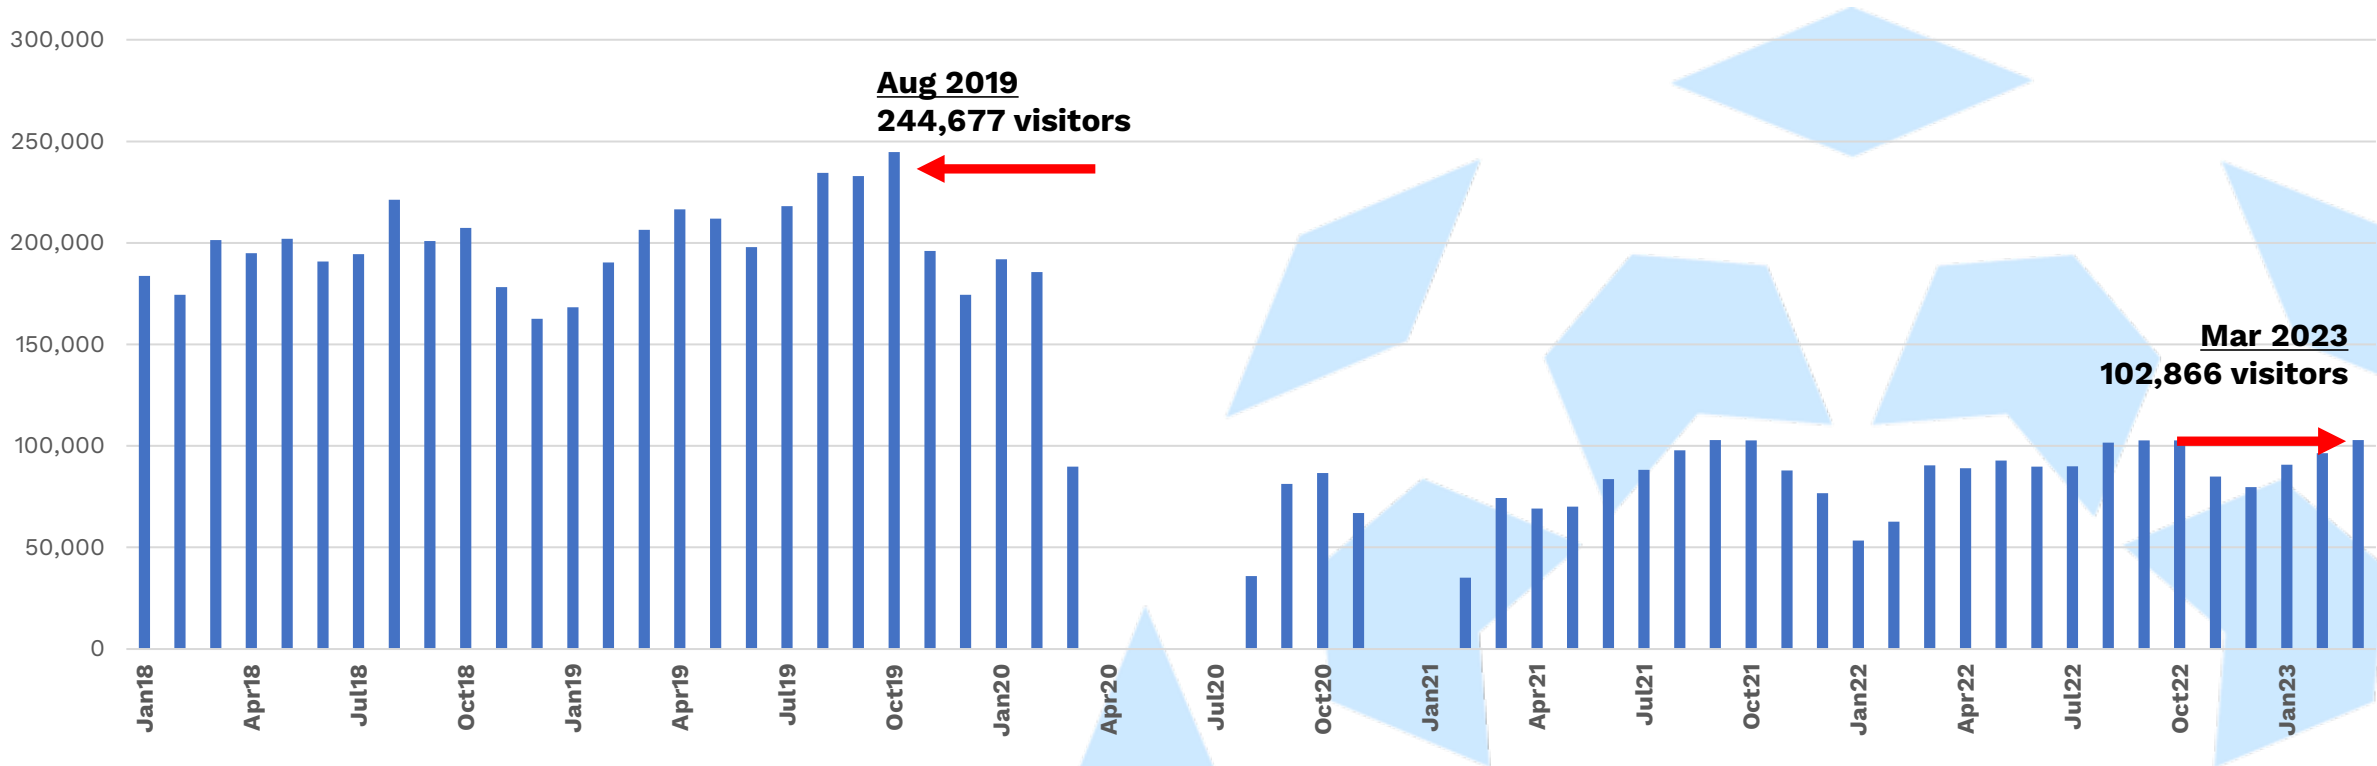

Library Usage Trends

2018-2023

Hours Open

Average monthly hours open are down over 26% since 2019.

	<u>2018</u>	<u>2019</u>	<u>2020</u>	<u>2021</u>	<u>2022</u>	<u>2023</u>
Yearly Hours	67,002	71,518	32,109	49,223	52,758	13,903
Avg. per Month	5,584	5,960	2,676	4,102	4,397	4,634

Visits

Monthly visits are averaging around 47% of our pre-pandemic numbers.

	<u>2018</u>	<u>2019</u>	<u>2020</u>	<u>2021</u>	<u>2022</u>	<u>2023</u>
Visits	2,312,117	2,492,213	738,161	888,417	1,039,466	289,979
Avg. per month	192,676	207,684	61,513	74,035	86,622	96,660

Visits 2021-Present

Since January 2021, visits are up 31%.

Circulation

Average monthly circulation is at about 65% of our pre-pandemic highs.

	<u>2018</u>	<u>2019</u>	<u>2020</u>	<u>2021</u>	<u>2022</u>	<u>2023</u>
eMaterial	685,846	1,235,571	951,303	1,029,442	1,855,269	498,191
Physical	4,649,813	4,716,348	3,372,012	2,329,112	2,015,459	512,074
Totals	5,335,659	5,951,919	4,323,315	3,358,554	3,870,728	1,010,265