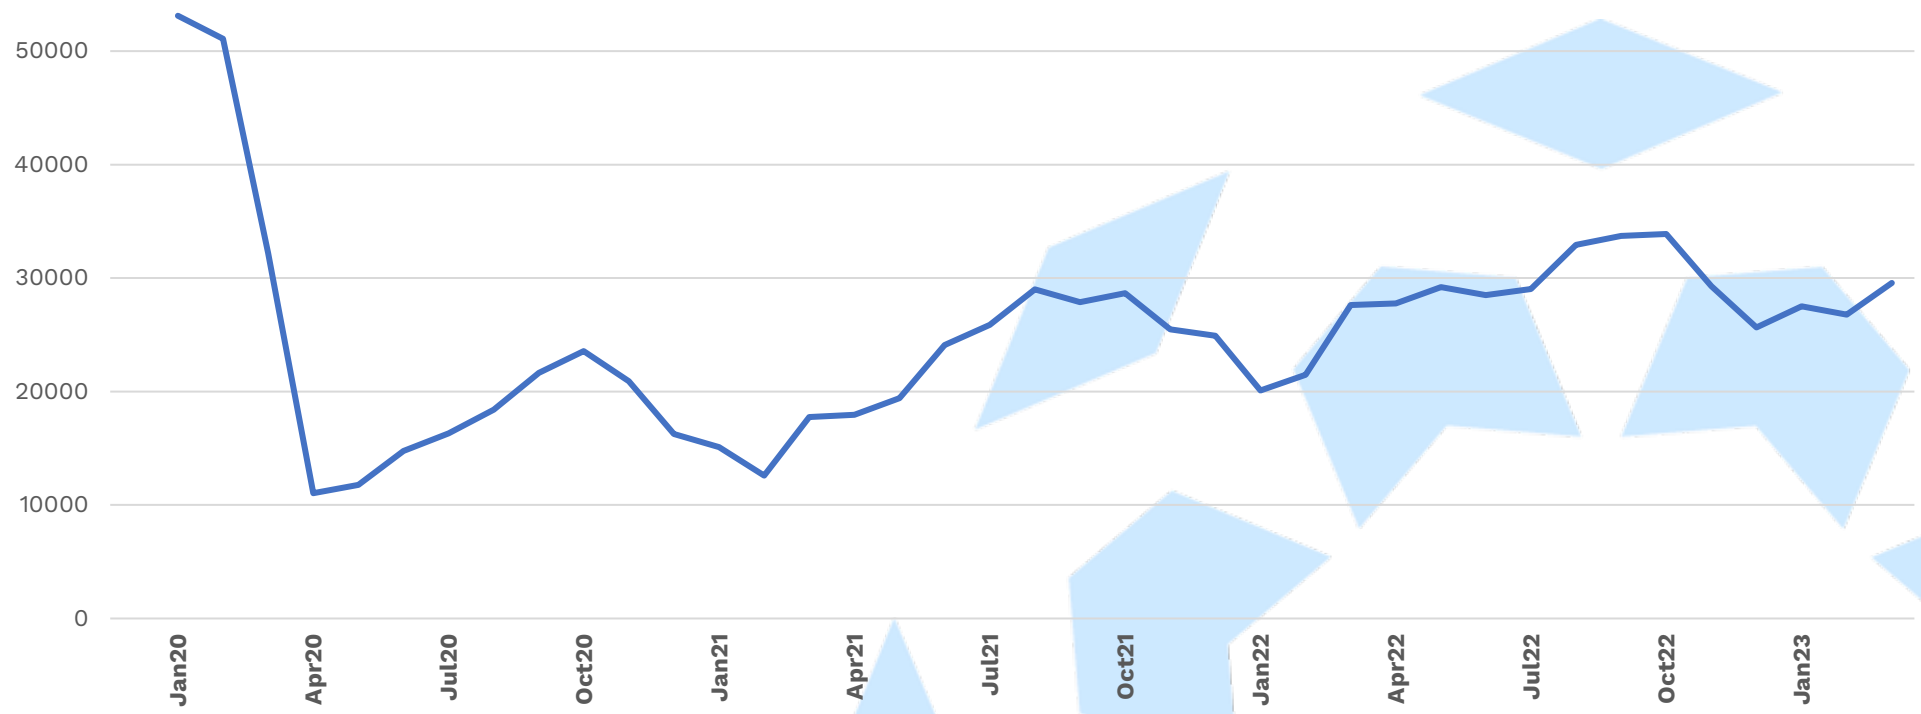

Visits

Monthly visits are averaging around 47% of our pre-pandemic numbers.

	<u>2018</u>	<u>2019</u>	<u>2020</u>	<u>2021</u>	<u>2022</u>	<u>2023</u>
Visits	2,312,117	2,492,213	738,161	888,417	1,039,466	289,979
Avg. per month	192,676	207,684	61,513	74,035	86,622	96,660

Visits 2021-Present

Since January 2021, visits are up 31%.

Circulation

Average monthly circulation is at about 65% of our pre-pandemic highs.

	<u>2018</u>	<u>2019</u>	<u>2020</u>	<u>2021</u>	<u>2022</u>	<u>2023</u>
eMaterial	685,846	1,235,571	951,303	1,029,442	1,855,269	498,191
Physical	4,649,813	4,716,348	3,372,012	2,329,112	2,015,459	512,074
Totals	5,335,659	5,951,919	4,323,315	3,358,554	3,870,728	1,010,265

Circulation 2021-Present

Circulation is up 46% since Jan 2021.

Computer Use

Average monthly computer use is down 72% over the last 5 years.

	<u>2018</u>	<u>2019</u>	<u>2020</u>	<u>2021</u>	<u>2022</u>	<u>2023</u>
Computer use	788,675	679,684	164,015	144,630	182,444	55,020
Avg. per month	65,723	56,640	13,668	12,053	15,204	18,340

Computer Use 2021-Present

Since the 1st Qtr of 2021, computer use is up 52%.

WiFi Use

Since the start of the pandemic, WiFi use is up 168%.

	<u>2020</u>	<u>2021</u>	<u>2022</u>	<u>2023</u>
Wifi Use	291,032	268,694	339,165	83,845
Monthly avg.	24,253	22,391	28,264	27,948