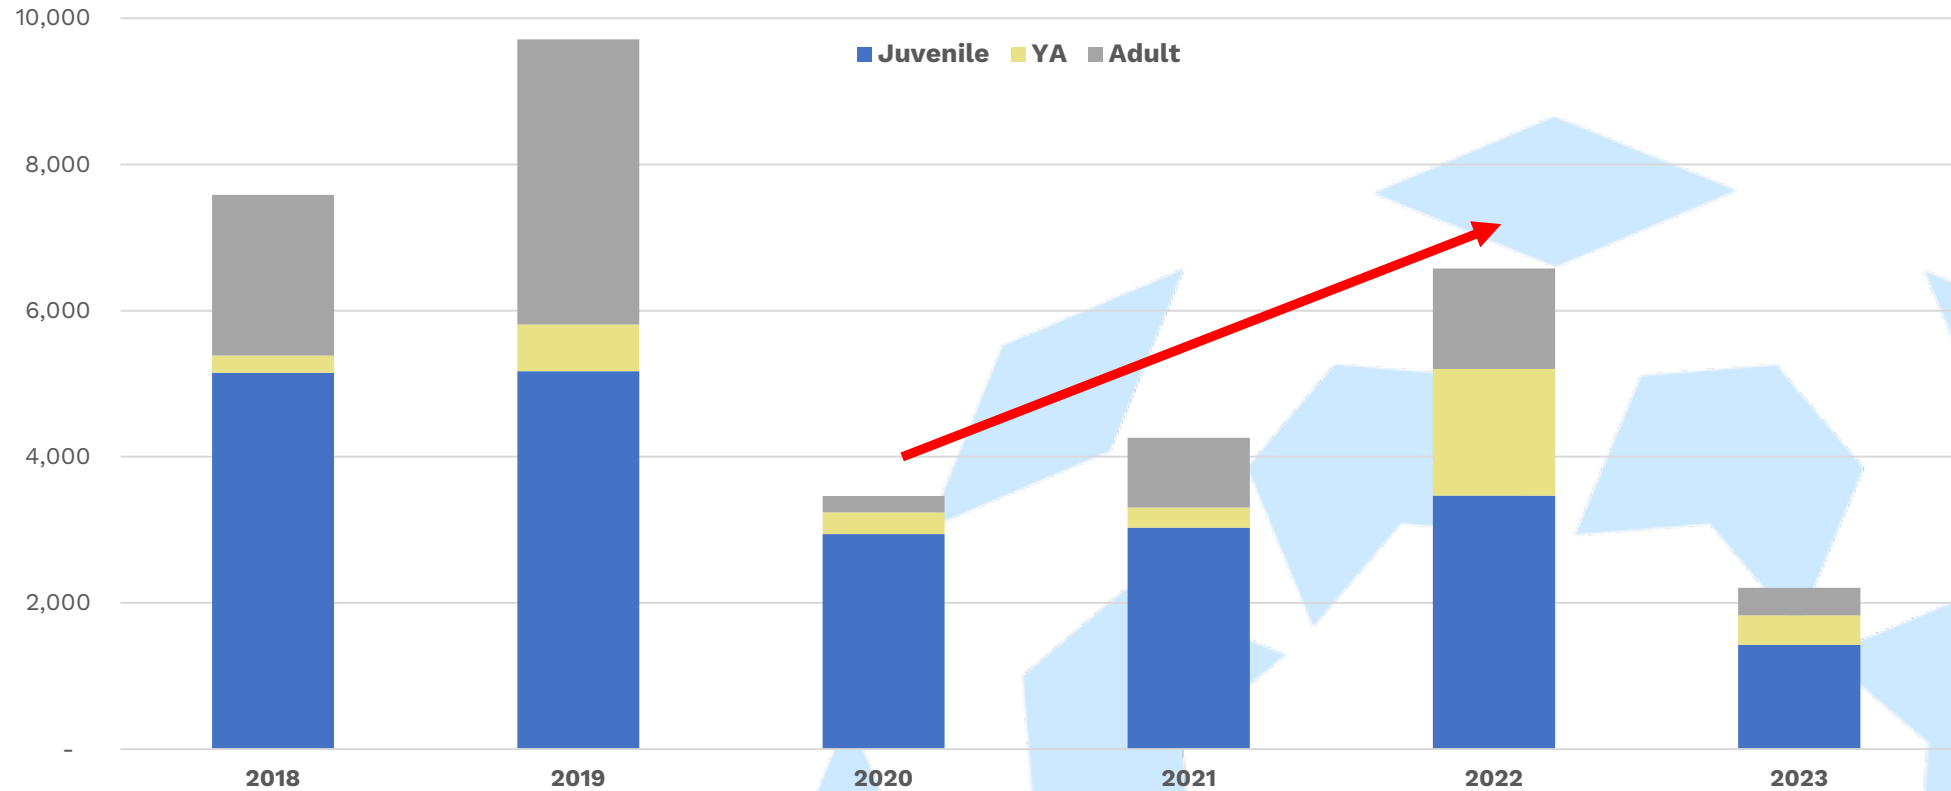

Programming

Programming increased by 90% from 2020 to 2022.

	<u>2018</u>	<u>2019</u>	<u>2020</u>	<u>2021</u>	<u>2022</u>	<u>2023</u>
Juvenile	5,150	5,170	2,942	3,029	3,468	1,429
YA	237	640	298	279	1,733	404
Adult	2,197	3,900	224	953	1,376	374
Totals	7,584	9,710	3,464	4,261	6,577	2,207