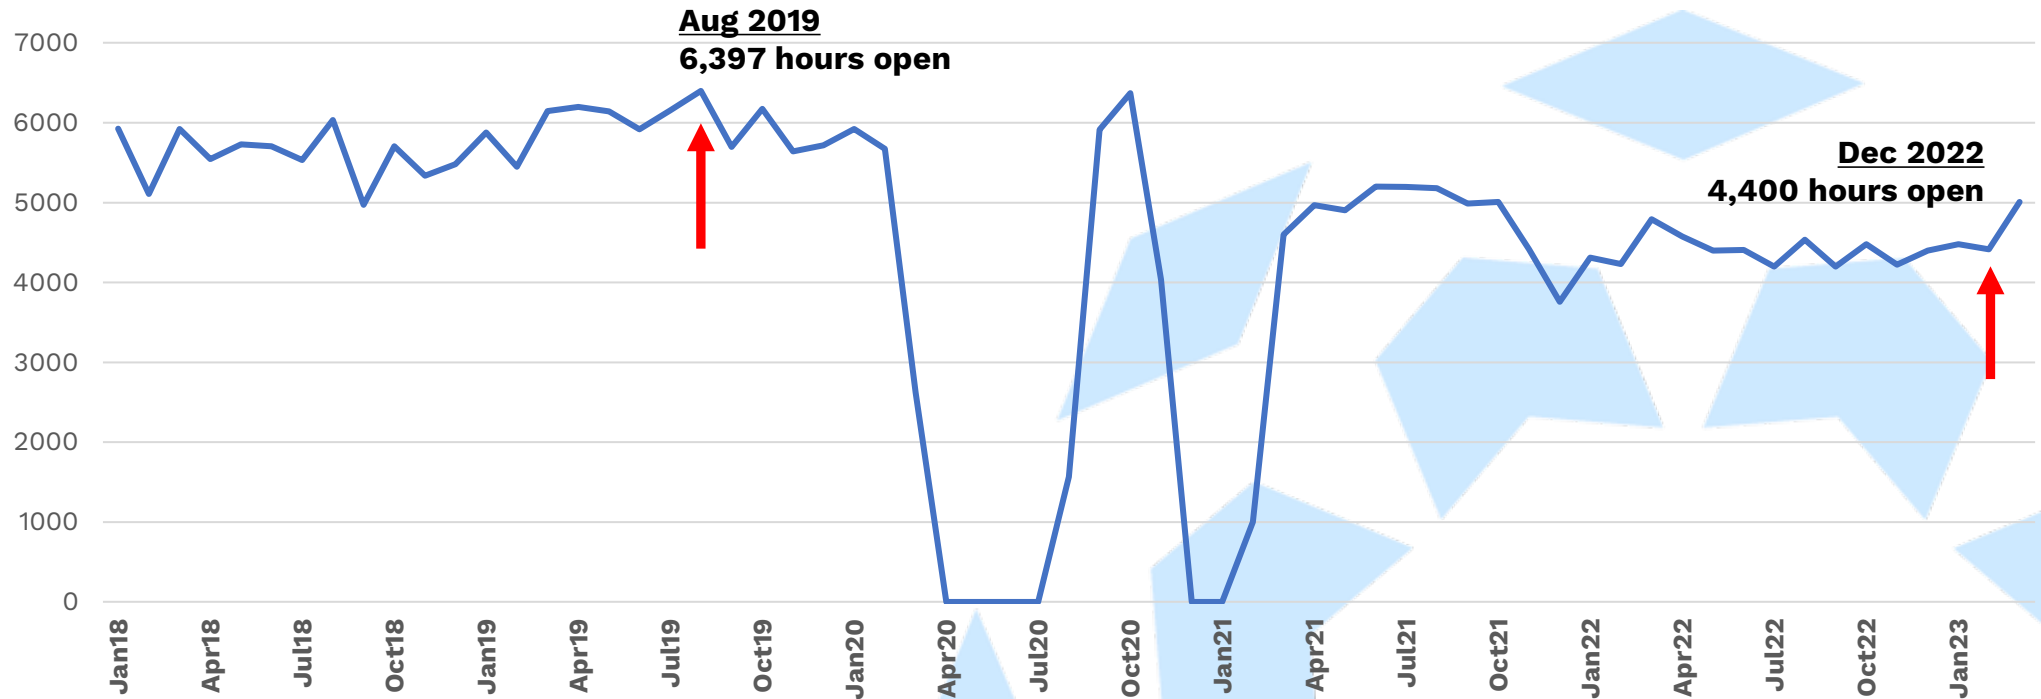

Library Usage Trends

2018-2023

Hours Open

Average monthly hours open are down over 26% since 2019.

	<u>2018</u>	<u>2019</u>	<u>2020</u>	<u>2021</u>	<u>2022</u>	<u>2023</u>
Yearly Hours	67,002	71,518	32,109	49,223	52,758	13,903
Avg. per Month	5,584	5,960	2,676	4,102	4,397	4,634

Visits

Monthly visits are averaging around 47% of our pre-pandemic numbers.

	<u>2018</u>	<u>2019</u>	<u>2020</u>	<u>2021</u>	<u>2022</u>	<u>2023</u>
Visits	2,312,117	2,492,213	738,161	888,417	1,039,466	289,979
Avg. per month	192,676	207,684	61,513	74,035	86,622	96,660

Visits 2021-Present

Since January 2021, visits are up 31%.

Circulation

Average monthly circulation is at about 65% of our pre-pandemic highs.

	<u>2018</u>	<u>2019</u>	<u>2020</u>	<u>2021</u>	<u>2022</u>	<u>2023</u>
eMaterial	685,846	1,235,571	951,303	1,029,442	1,855,269	498,191
Physical	4,649,813	4,716,348	3,372,012	2,329,112	2,015,459	512,074
Totals	5,335,659	5,951,919	4,323,315	3,358,554	3,870,728	1,010,265