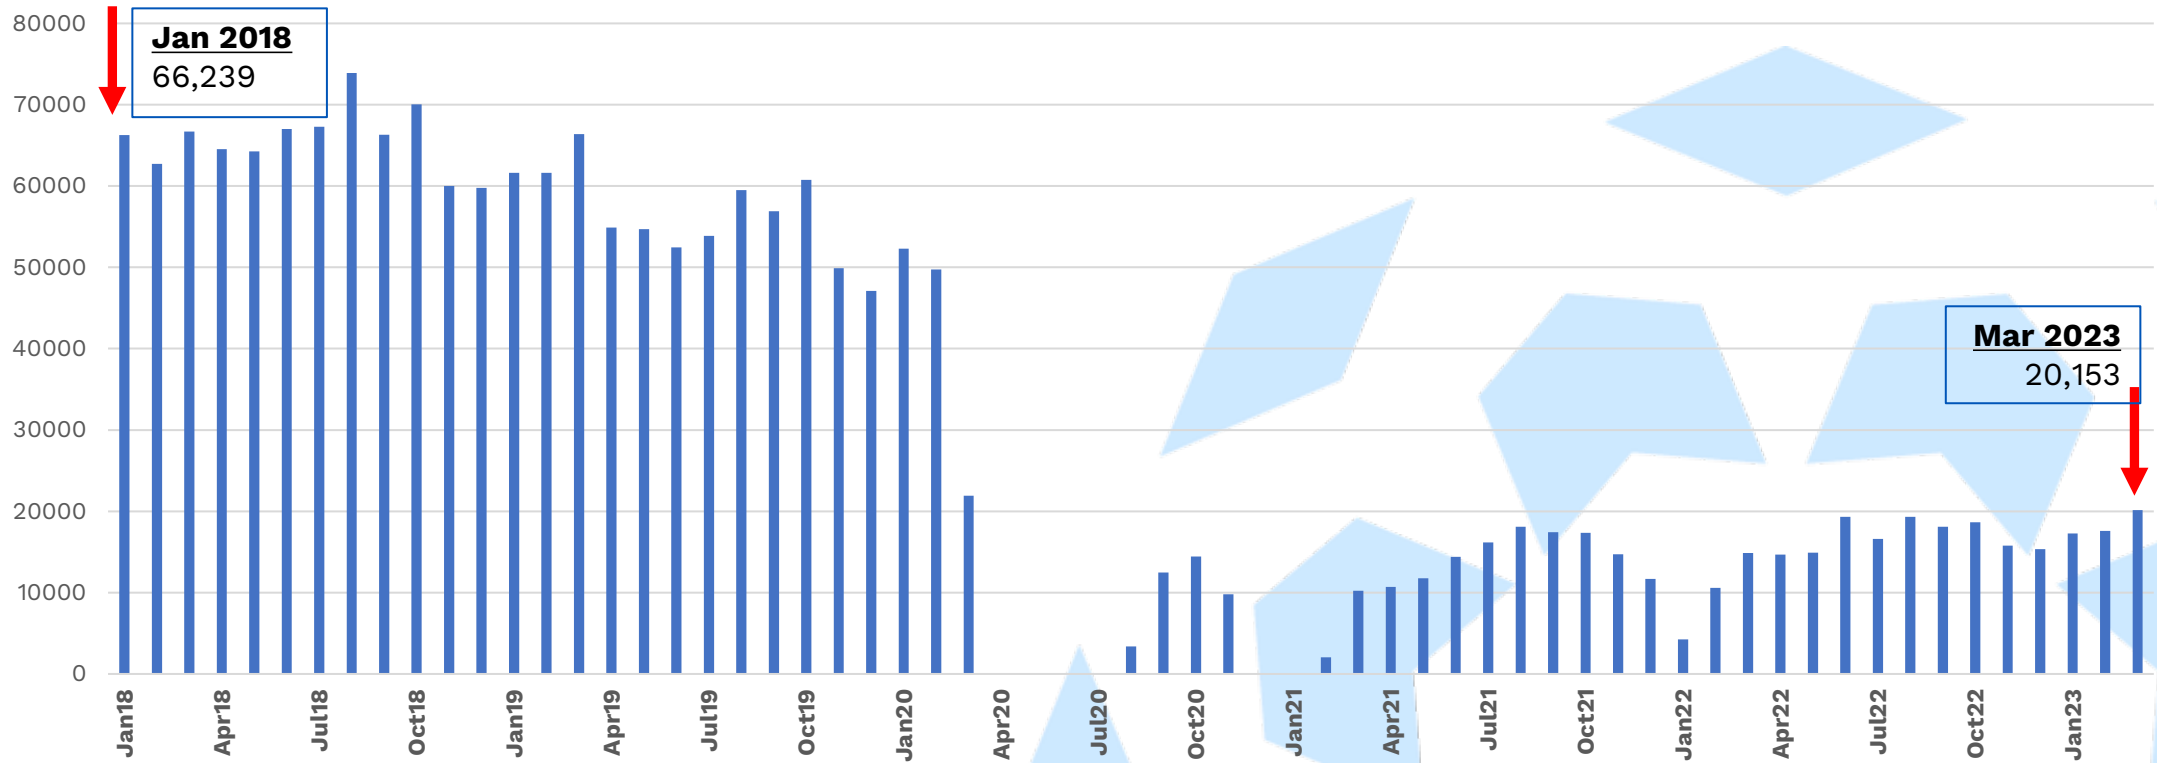

Visits

Monthly visits are averaging around 47% of our pre-pandemic numbers.

	<u>2018</u>	<u>2019</u>	<u>2020</u>	<u>2021</u>	<u>2022</u>	<u>2023</u>
Visits	2,312,117	2,492,213	738,161	888,417	1,039,466	289,979
Avg. per month	192,676	207,684	61,513	74,035	86,622	96,660

Visits 2021-Present

Since January 2021, visits are up 31%.

Circulation

Average monthly circulation is at about 65% of our pre-pandemic highs.

	<u>2018</u>	<u>2019</u>	<u>2020</u>	<u>2021</u>	<u>2022</u>	<u>2023</u>
eMaterial	685,846	1,235,571	951,303	1,029,442	1,855,269	498,191
Physical	4,649,813	4,716,348	3,372,012	2,329,112	2,015,459	512,074
Totals	5,335,659	5,951,919	4,323,315	3,358,554	3,870,728	1,010,265

Circulation 2021-Present

Circulation is up 46% since Jan 2021.

Computer Use

Average monthly computer use is down 72% over the last 5 years.

	<u>2018</u>	<u>2019</u>	<u>2020</u>	<u>2021</u>	<u>2022</u>	<u>2023</u>
Computer use	788,675	679,684	164,015	144,630	182,444	55,020
Avg. per month	65,723	56,640	13,668	12,053	15,204	18,340

Computer Use 2021-Present

Since the 1st Qtr of 2021, computer use is up 52%.

WiFi Use

Since the start of the pandemic, WiFi use is up 168%.

	<u>2020</u>	<u>2021</u>	<u>2022</u>	<u>2023</u>
Wifi Use	291,032	268,694	339,165	83,845
Monthly avg.	24,253	22,391	28,264	27,948