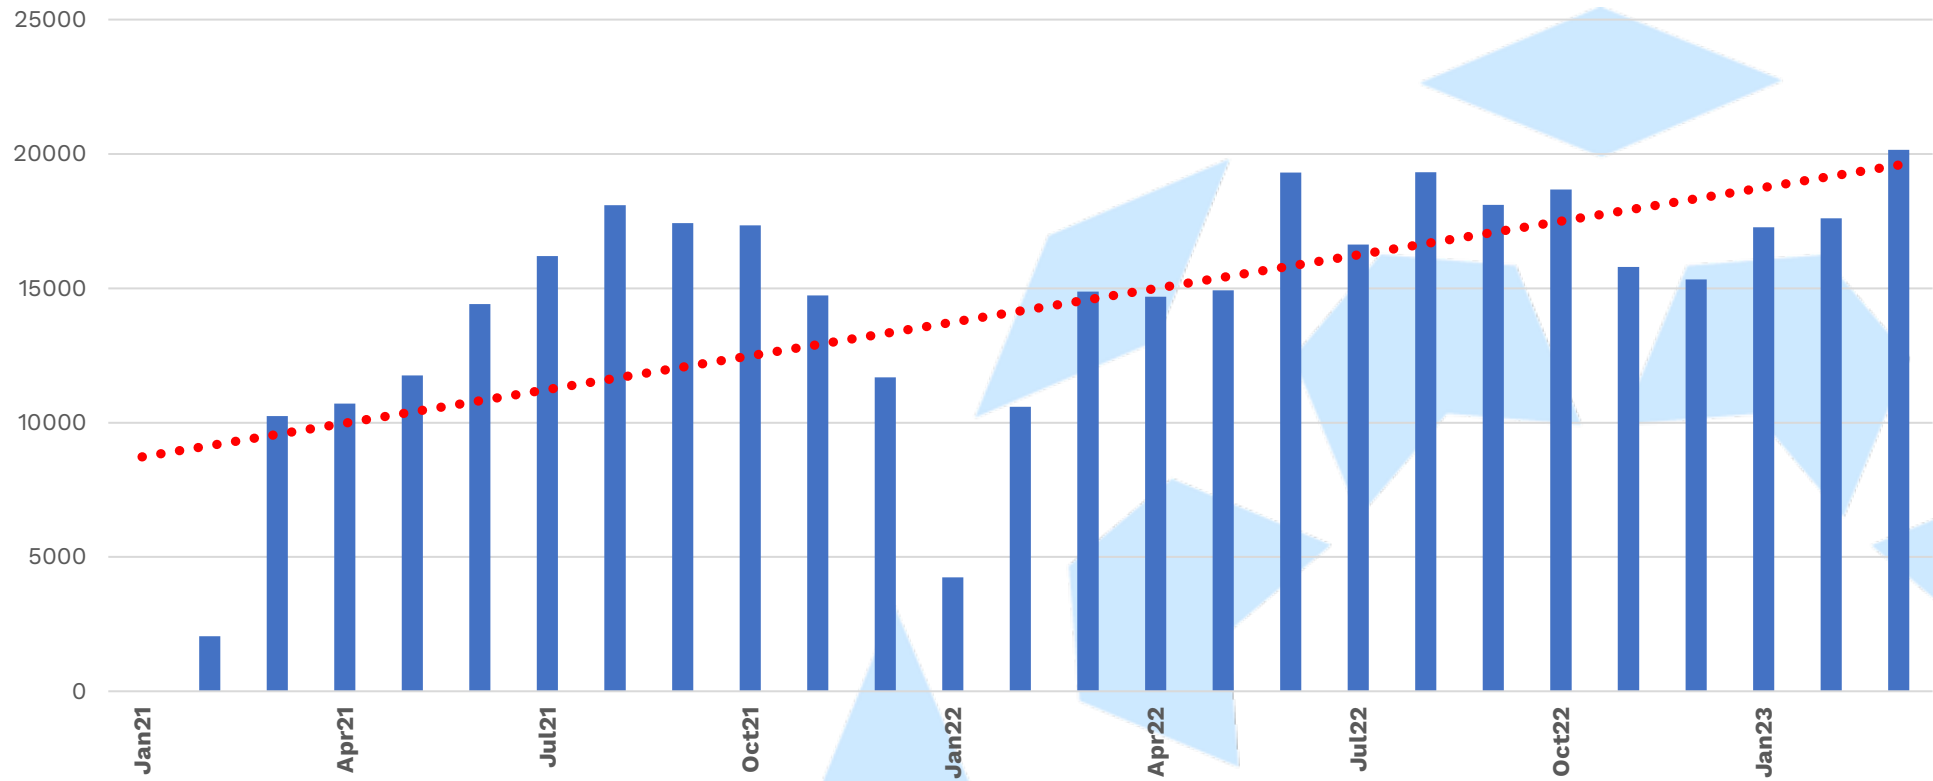

Visits

Monthly visits are averaging around 47% of our pre-pandemic numbers.

	<u>2018</u>	<u>2019</u>	<u>2020</u>	<u>2021</u>	<u>2022</u>	<u>2023</u>
Visits	2,312,117	2,492,213	738,161	888,417	1,039,466	289,979
Avg. per month	192,676	207,684	61,513	74,035	86,622	96,660

Visits 2021-Present

Since January 2021, visits are up 31%.

Circulation

Average monthly circulation is at about 65% of our pre-pandemic highs.

	<u>2018</u>	<u>2019</u>	<u>2020</u>	<u>2021</u>	<u>2022</u>	<u>2023</u>
eMaterial	685,846	1,235,571	951,303	1,029,442	1,855,269	498,191
Physical	4,649,813	4,716,348	3,372,012	2,329,112	2,015,459	512,074
Totals	5,335,659	5,951,919	4,323,315	3,358,554	3,870,728	1,010,265

Circulation 2021-Present

Circulation is up 46% since Jan 2021.

Computer Use

Average monthly computer use is down 72% over the last 5 years.

	<u>2018</u>	<u>2019</u>	<u>2020</u>	<u>2021</u>	<u>2022</u>	<u>2023</u>
Computer use	788,675	679,684	164,015	144,630	182,444	55,020
Avg. per month	65,723	56,640	13,668	12,053	15,204	18,340

Computer Use 2021-Present

Since the 1st Qtr of 2021, computer use is up 52%.

WiFi Use

Since the start of the pandemic, WiFi use is up 168%.

	<u>2020</u>	<u>2021</u>	<u>2022</u>	<u>2023</u>
Wifi Use	291,032	268,694	339,165	83,845
Monthly avg.	24,253	22,391	28,264	27,948