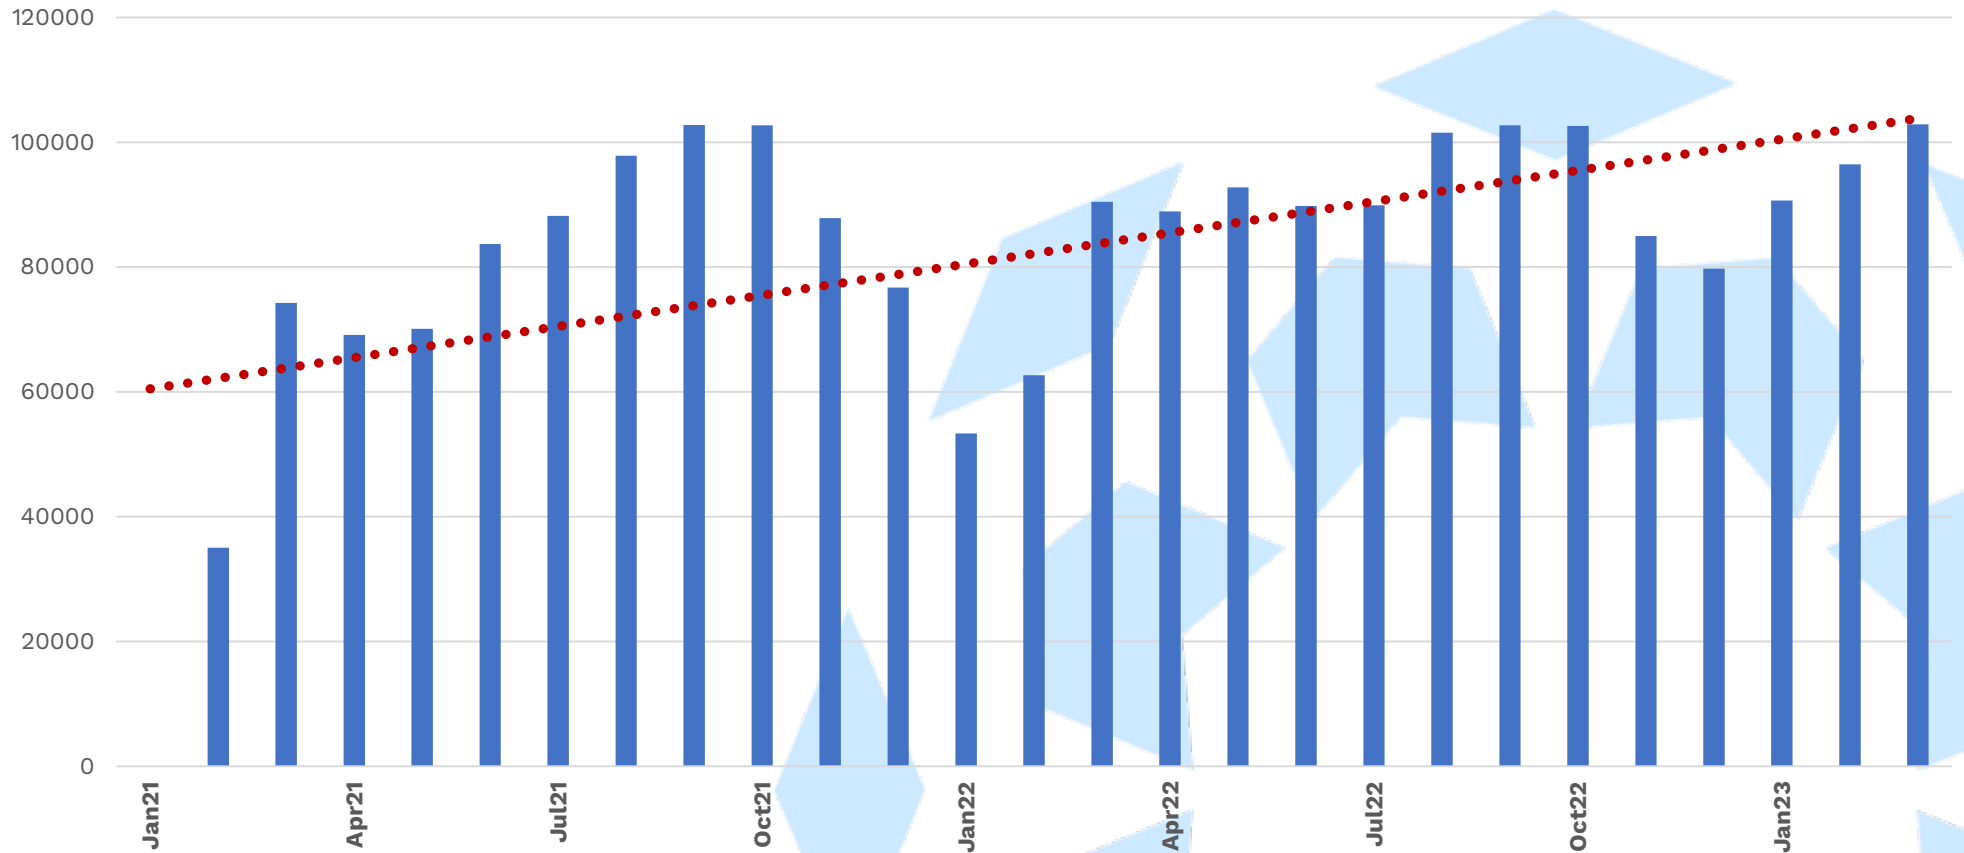

Library Usage Trends

2018-2023

Hours Open

Average monthly hours open are down over 26% since 2019.

	<u>2018</u>	<u>2019</u>	<u>2020</u>	<u>2021</u>	<u>2022</u>	<u>2023</u>
Yearly Hours	67,002	71,518	32,109	49,223	52,758	13,903
Avg. per Month	5,584	5,960	2,676	4,102	4,397	4,634

Visits

Monthly visits are averaging around 47% of our pre-pandemic numbers.

	<u>2018</u>	<u>2019</u>	<u>2020</u>	<u>2021</u>	<u>2022</u>	<u>2023</u>
Visits	2,312,117	2,492,213	738,161	888,417	1,039,466	289,979
Avg. per month	192,676	207,684	61,513	74,035	86,622	96,660

Visits 2021-Present

Since January 2021, visits are up 31%.

Circulation

Average monthly circulation is at about 65% of our pre-pandemic highs.

	<u>2018</u>	<u>2019</u>	<u>2020</u>	<u>2021</u>	<u>2022</u>	<u>2023</u>
eMaterial	685,846	1,235,571	951,303	1,029,442	1,855,269	498,191
Physical	4,649,813	4,716,348	3,372,012	2,329,112	2,015,459	512,074
Totals	5,335,659	5,951,919	4,323,315	3,358,554	3,870,728	1,010,265