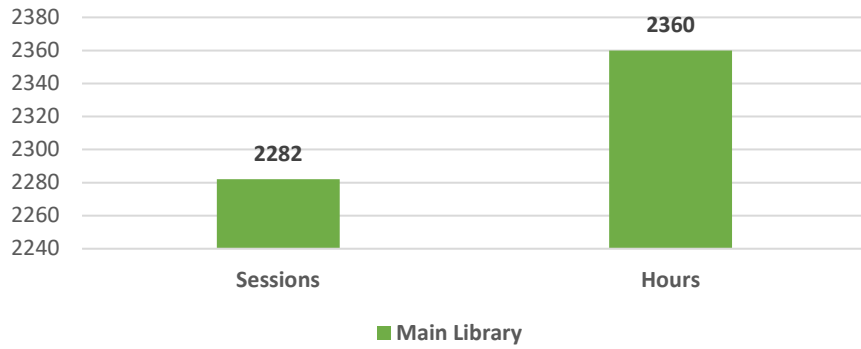

Monthly Activity Report – April 2022

Physical Circulation April 2022

Electronic Circulation April 2022

Circulation Trends 2020-2022

Emedia Circ Trends 2020-2022

Facilities Master Plan Closures: Jefferson, West Park, and Woodland Branches closed for construction as of 4/5/2021. Lorain Branch closed for construction as of 10/9/2021. Eastman Branch closed for construction as of 12/13/2021. Walz Branch closed for construction as of 3/5/2022.

COVID Closures: No services offered: 3/14-6/7/2020; Curbside/walk-up services only: 6/8-8/23/2020, 11/21/2020-2/21/2021; 12/27/2021-1/17/2022; Open with occupancy restrictions/time limits: 8/24-11/20/2020, 2/22-12/25/21, 1/18/22-present.

Computer Use -

WiFi Use - April 2022

New Cards Issued - April 2022

Virtual Reference - April 2022

Main Library Departments Circulation - April 2022

Branch Circulation Trends 2020-2022

2022 Visitors

Top Circulating Titles – Adult