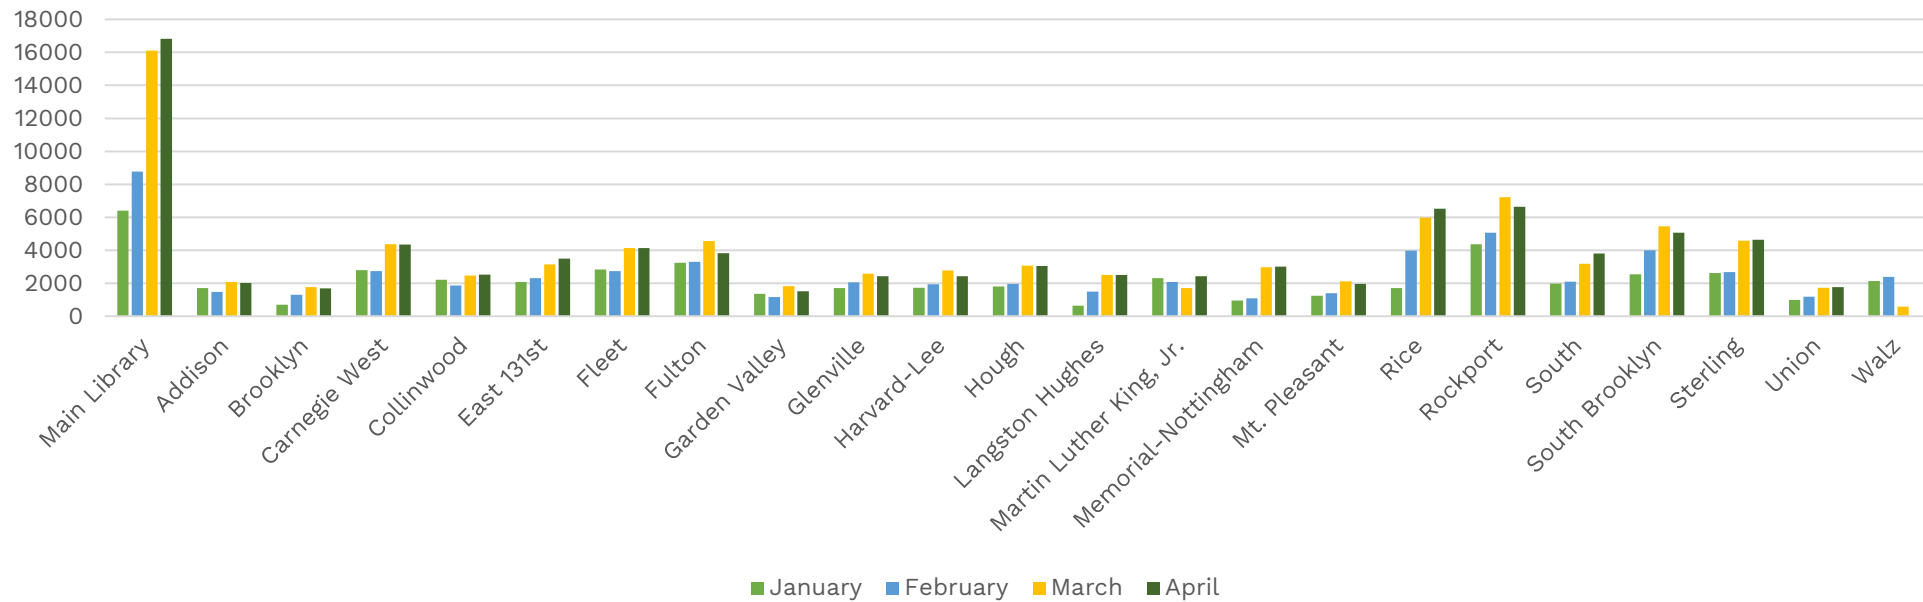

Computer Use -

WiFi Use - April 2022

New Cards Issued - April 2022

Virtual Reference - April 2022

Main Library Departments Circulation - April 2022

Branch Circulation Trends 2020-2022

2022 Visitors

Top Circulating Titles – Adult