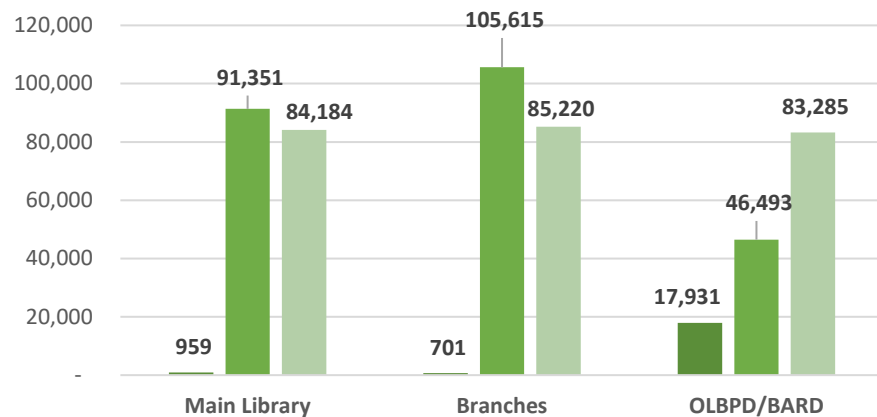

Monthly Activity Report – April 2022

Physical Circulation April 2022

Electronic Circulation April 2022

Circulation Trends 2020-2022

Emedia Circ Trends 2020-2022

Facilities Master Plan Closures: Jefferson, West Park, and Woodland Branches closed for construction as of 4/5/2021. Lorain Branch closed for construction as of 10/9/2021. Eastman Branch closed for construction as of 12/13/2021. Walz Branch closed for construction as of 3/5/2022.

COVID Closures: No services offered: 3/14-6/7/2020; Curbside/walk-up services only: 6/8-8/23/2020, 11/21/2020-2/21/2021; 12/27/2021-1/17/2022; Open with occupancy restrictions/time limits: 8/24-11/20/2020, 2/22-12/25/21, 1/18/22-present.