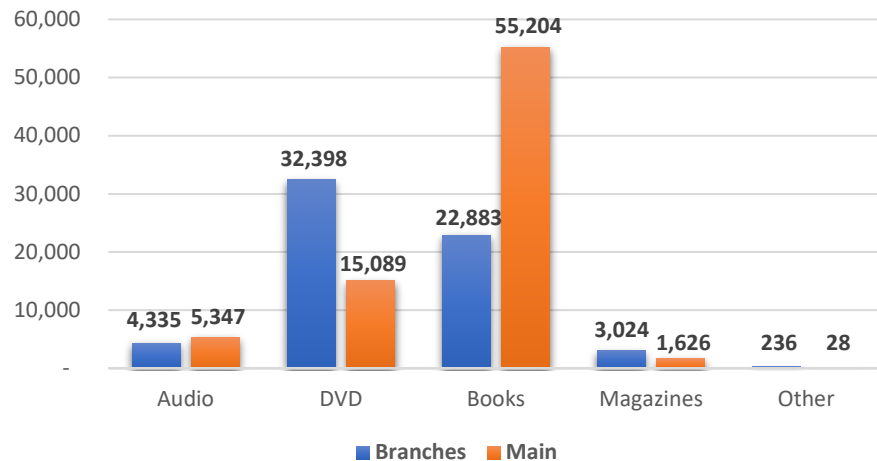

Monthly Activity Report – April 2022

Physical Circulation April 2022

Electronic Circulation April 2022

Circulation Trends 2020-2022

Emedia Circ Trends 2020-2022

Facilities Master Plan Closures: Jefferson, West Park, and Woodland Branches closed for construction as of 4/5/2021. Lorain Branch closed for construction as of 10/9/2021. Eastman Branch closed for construction as of 12/13/2021. Walz Branch closed for construction as of 3/5/2022.

COVID Closures: No services offered: 3/14-6/7/2020; Curbside/walk-up services only: 6/8-8/23/2020, 11/21/2020-2/21/2021; 12/27/2021-1/17/2022; Open with occupancy restrictions/time limits: 8/24-11/20/2020, 2/22-12/25/21, 1/18/22-present.

Computer Use -

WiFi Use - April 2022

New Cards Issued - April 2022

Virtual Reference - April 2022

Main Library Departments Circulation - April 2022

Branch Circulation Trends 2020-2022

2022 Visitors

Top Circulating Titles – Adult