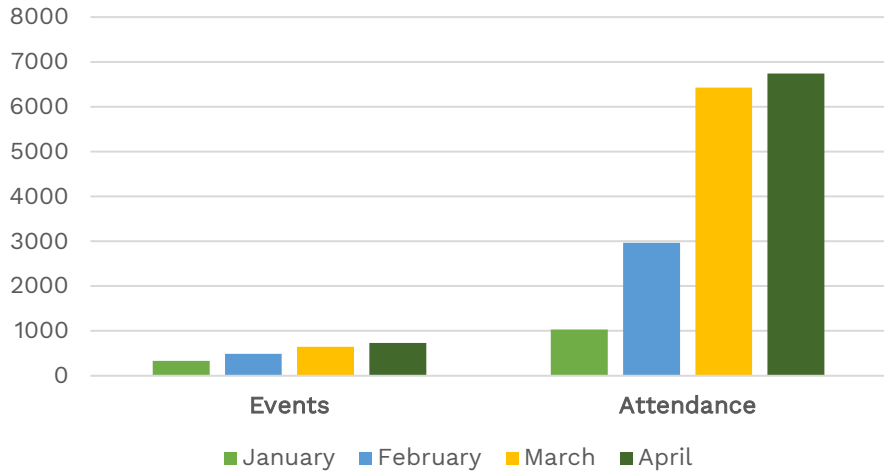

2 Checkouts: 3
 Holds: 262

3 Checkouts: 3
 Holds: 259

4 Checkouts: 183
 Holds: 69

5 Checkouts: 1
 Holds: 208

6 Checkouts: 1
 Holds: 201

7 Checkouts: 7
 Holds: 180

8 Checkouts: 2
 Holds: 183

9 Checkouts: 97
 Holds: 84

10 Checkouts: 0
 Holds: 177

Programming Jan - Apr

Programming Audiences Jan - Apr

April Programming Categories