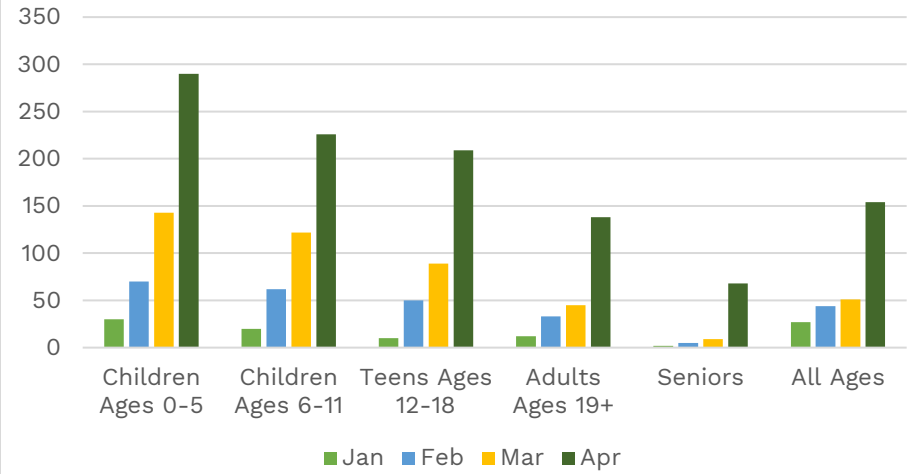

2 Checkouts: 3
 Holds: 262

3 Checkouts: 3
 Holds: 259

4 Checkouts: 183
 Holds: 69

5 Checkouts: 1
 Holds: 208

6 Checkouts: 1
 Holds: 201

7 Checkouts: 7
 Holds: 180

8 Checkouts: 2
 Holds: 183

9 Checkouts: 97
 Holds: 84

10 Checkouts: 0
 Holds: 177

Programming Jan - Apr

Programming Audiences Jan - Apr

April Programming Categories