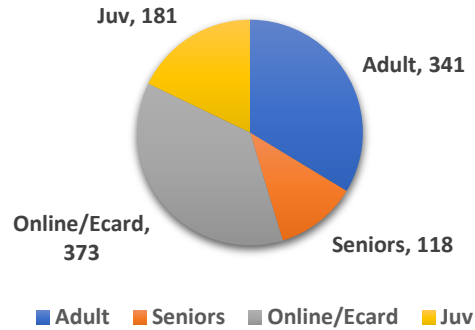

COVID Closures: No services offered: 3/14-6/7/2020; Curbside/walk-up services only: 6/8-8/23/2020, 11/21/2020-2/21/2021; 12/27/2021-1/17/2022; Open with occupancy restrictions/time limits: 8/24-11/20/2020, 2/22-12/25/21, 1/18/22-present.

Computer Use -

WiFi Use - April 2022

New Cards Issued - April 2022

Virtual Reference - April 2022

Main Library Departments Circulation - April 2022

Branch Circulation Trends 2020-2022

2022 Visitors

Top Circulating Titles – Adult