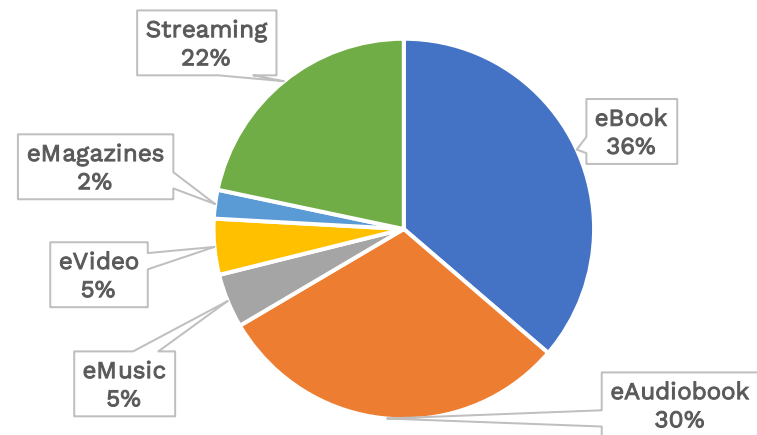

Monthly Activity Report – April 2022

Physical Circulation April 2022

Electronic Circulation April 2022

Circulation Trends 2020-2022

Emedia Circ Trends 2020-2022

Facilities Master Plan Closures: Jefferson, West Park, and Woodland Branches closed for construction as of 4/5/2021. Lorain Branch closed for construction as of 10/9/2021. Eastman Branch closed for construction as of 12/13/2021. Walz Branch closed for construction as of 3/5/2022.

Computer Use -

WiFi Use - April 2022

New Cards Issued - April 2022

Virtual Reference - April 2022

Main Library Departments Circulation - April 2022

Branch Circulation Trends 2020-2022

2022 Visitors

Top Circulating Titles – Adult