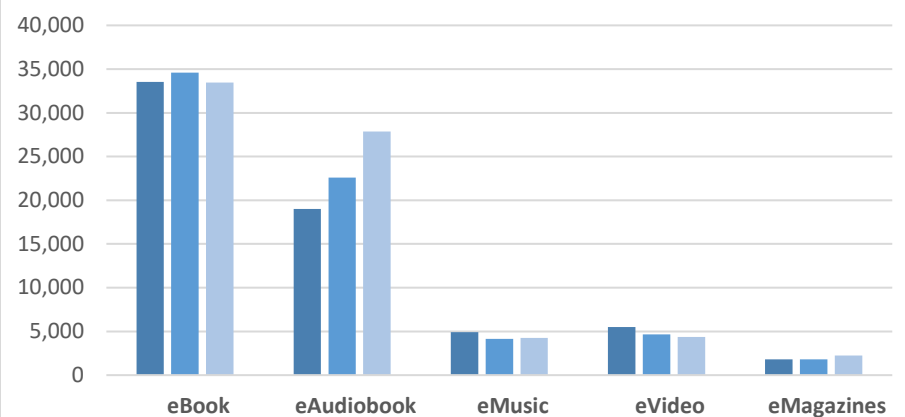

Emedia Circ Trends 2020-2022

Facilities Master Plan Closures: Jefferson, West Park, and Woodland Branches closed for construction as of 4/5/2021. Lorain Branch closed for construction as of 10/9/2021. Eastman Branch closed for construction as of 12/13/2021. Walz Branch closed for construction as of 3/5/2022.

COVID Closures: No services offered: 3/14-6/7/2020; Curbside/walk-up services only: 6/8-8/23/2020, 11/21/2020-2/21/2021; 12/27/2021-1/17/2022; Open with occupancy restrictions/time limits: 8/24-11/20/2020, 2/22-12/25/21, 1/18/22-present.